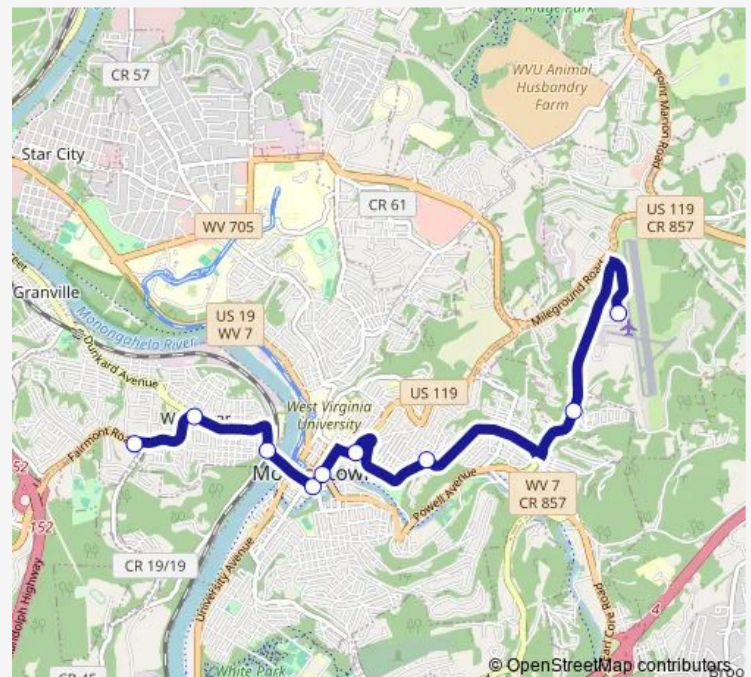

Holland & River Road

Pleasant & Spruce

Spruce/Public Safety Building

Unity Manor

Richwood & Charles

Woodland Terrace

Airport

Route schedule

Westover Terminal — Airport

Monday 06:00

Tuesday 06:00

Wednesday 06:00

Thursday 06:00

Friday 06:00

Saturday 08:00

Sunday —

Route info

Direction: Westover Terminal

Stops: 9

Trip Duration: 0 hour 27 min

RT 12 — Blue Line

Direction

Airport — Westover Terminal

8 stops

Westover Terminal

Route schedule

Airport — Westover Terminal

Monday	06:27
Tuesday	06:27
Wednesday	06:27
Thursday	06:27
Friday	06:27
Saturday	08:27
Sunday	—

Route info

Direction: Airport

Stops: 8

Trip Duration: 0 hour 22 min