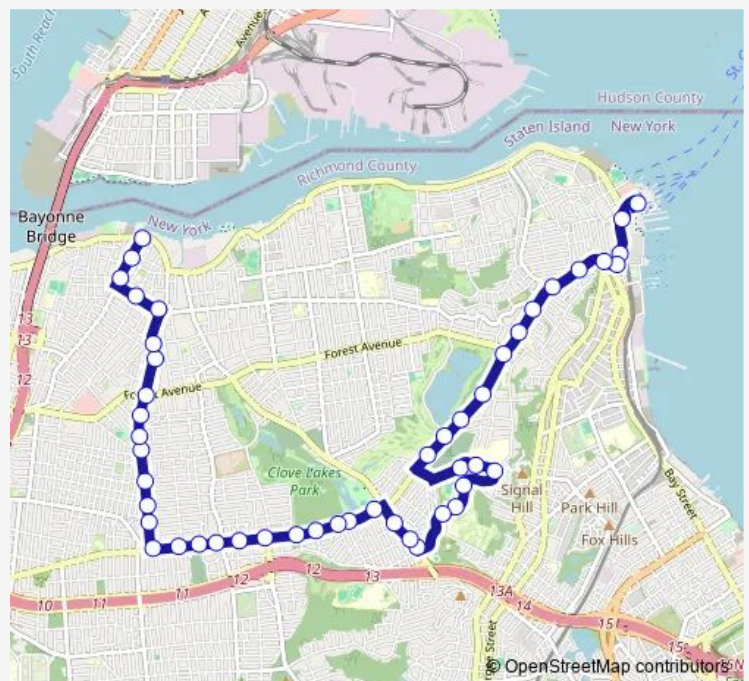

Victory Blvd/Eddy St

Victory Blvd/Theresa Pl

Victory Blvd/Silver Lake Golf Course

Victory Blvd/Silver Lake Apartments

Arlo RD/Stratford Rd

Arlo RD/Grymes Hill Apartments

Arlo RD/Howard Av

Howard AV/Seth Ct

Howard AV/Wagner Stadium Driveway

Howard AV/Campus Rd

Clove RD/Howard Av

Route schedule

Saint George Ferry/Ramp A S66 — Port Richmond AV/Richmond Terr

Monday	06:00-01:30 ⁺¹
Tuesday	06:00-01:30 ⁺¹
Wednesday	06:00-01:30 ⁺¹
Thursday	06:00-01:30 ⁺¹
Friday	06:00-01:30 ⁺¹
Saturday	—
Sunday	—

Route info

Direction: Saint George Ferry/Ramp A S66

Stops: 48

Trip Duration: 0 hour 45 min

S66 — St. George - Port Richmond

Clove RD/Foote Av

Clove RD/VAN Cortlandt Av

Victory Blvd/Clove Rd

Thursday 05:35-00:15⁺¹

Friday 05:35-00:15⁺¹

Saturday —

Sunday —

Route info

Direction: Richmond Terr/Port Richmond Av

Stops: 52

Trip Duration: 0 hour 38 min