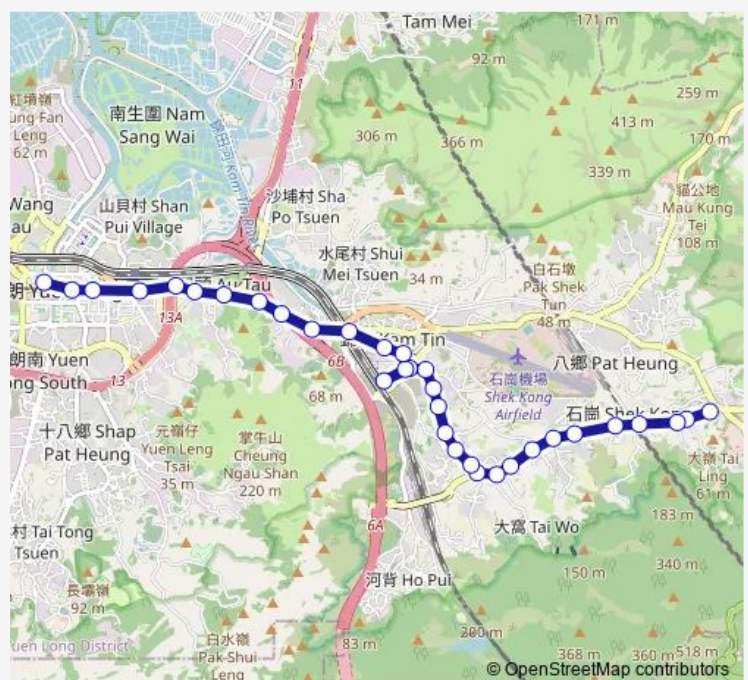

Tuesday 07:00-07:30

Wednesday 07:00-07:30

Thursday 07:00-07:30

Friday 07:00-07:30

Saturday —

Sunday —

Route info

Direction: [Kmb] Sheung Tsuen Playground[[Lwb] Sheung Tsuen Playground

Stops: 33

Trip Duration: 0 hour 39 min

■ 64k — Sheung Tsuen Playground - Yuen Long (West)

[Kmb] KAM Sheung Road Station

[Kmb] SHA TIN Hang

[Kmb] PO TEI Road KAM Tin

[Kmb] TSZ Tong Tsuen

[Kmb] Mung Yeung School|[Lwb] Mung Yeung School