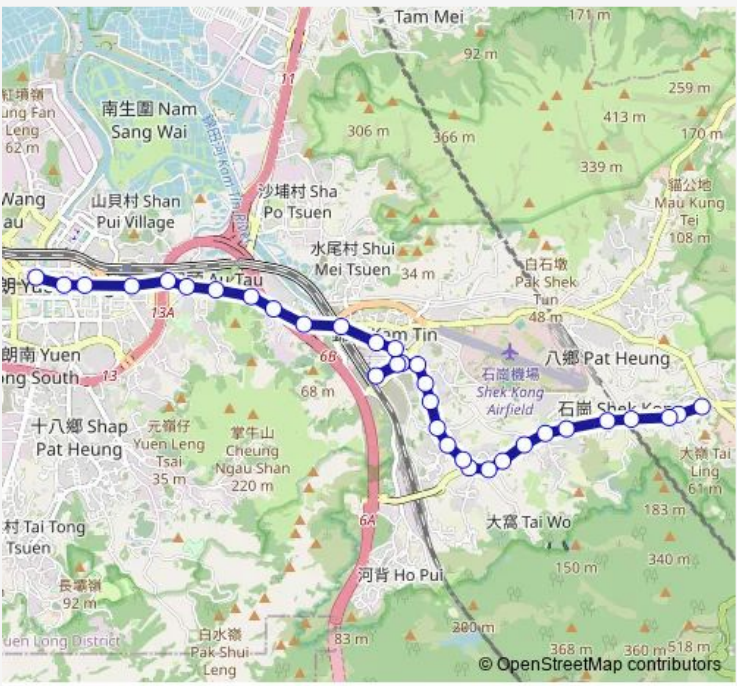

33 stops

[Open route schedule](#)

- [Kmb] Sheung Tsuen Playground|[Lwb] Sheung Tsuen Playground
- [Kmb] Sheung Tsuen SAN Tsuen|[Lwb] Sheung Tsuen SAN Tsuen
- [Kmb] Shek Sheung Road|[Lwb] Shek Sheung Road
- [Kmb] TSE UK Tsuen|[Lwb] TSE UK Tsuen
- [Kmb] LAI UK Tsuen|[Lwb] LAI UK Tsuen
- [Kmb] LIN FA Tei|[Lwb] LIN FA Tei
- [Kmb] Ngau Keng|[Lwb] Ngau Keng
- [Kmb] Shui Tsan Tin|[Lwb] Shui Tsan Tin
- [Kmb] Tung PIN Road PAT Heung|[Lwb] Tung PIN Road PAT Heung
- [Kmb] Yuen Kong Tsuen|[Lwb] Yuen Kong Tsuen
- [Kmb] PAT Heung Road PAT Heung|[Lwb] PAT Heung Road PAT Heung
- [Kmb] Full Silver Garden
- [Kmb] TIN SAM Tsuen|[Lwb] TIN SAM Tsuen
- [Kmb] Shek WU Tong|[Lwb] Shek WU Tong
- [Kmb] KAM Tsin Wai|[Lwb] KAM Tsin Wai
- [Kmb] SAN MA LO PAT Heung|[Lwb] SAN MA LO PAT Heung
- [Kmb] NG KA Tsuen|[Lwb] NG KA Tsuen
- [Kmb] SHA TIN Hang Tsuen

Route schedule

[Kmb] Sheung Tsuen Playground|[Lwb] Sheung Tsuen Playground — [Kmb] Yuen Long (West) BUS Terminus|[Lrtfeeder] Yuen Long West

Monday	07:00-07:30
Tuesday	07:00-07:30
Wednesday	07:00-07:30
Thursday	07:00-07:30
Friday	07:00-07:30
Saturday	—
Sunday	—

Route info

Direction: [Kmb] Sheung Tsuen Playground|[Lwb] Sheung Tsuen Playground

Stops: 33

Trip Duration: 0 hour 39 min

[Kmb] KAM Sheung Road Station

[Kmb] SHA TIN Hang

[Kmb] PO TEI Road KAM Tin

[Kmb] TSZ Tong Tsuen