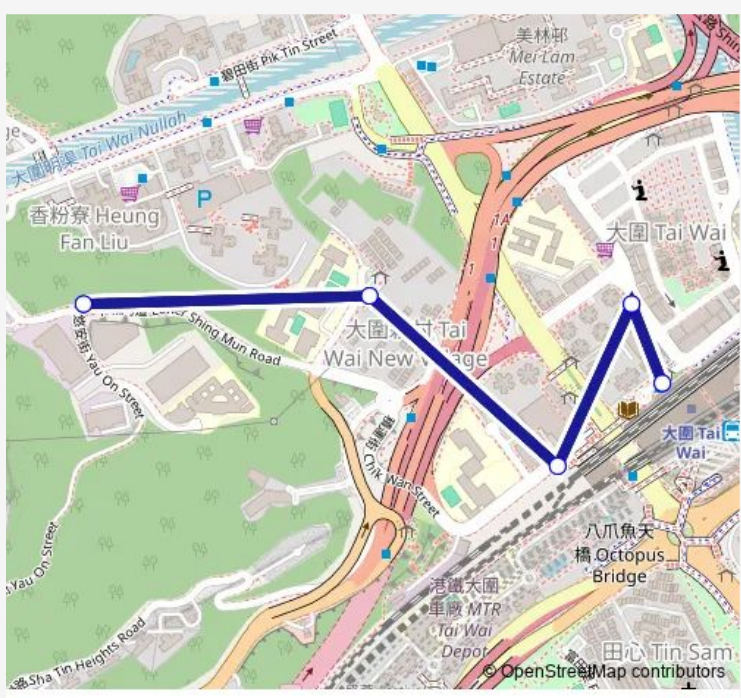

Bus 64K FU Shan - TAI WAI Station (Tsuen NAM Road)

[Go to website](#)

**Direction**  
 TSUEN NAM ROAD, NEAR TAI WAI STATION — LOWER SHING MUN ROAD, NEAR FU SHAN CREMATORIUM  
 5 stops  
[Open route schedule](#)

- TSUEN NAM ROAD, NEAR TAI WAI STATION
- TAI WAI ROAD, NEAR GRANDEUR GARDEN BLOCK 6
- CHIK WAN STREET, NEAR CHINA LIGHT & POWER CO., LTD CHIK WAN STREET SUBSTATION
- TAI WAI NEW VILLAGE ROAD, NEAR TAI WAI NEW VILLAGE
- LOWER SHING MUN ROAD, NEAR FU SHAN CREMATORIUM

Route schedule  
 TSUEN NAM ROAD, NEAR TAI WAI STATION — LOWER SHING MUN ROAD, NEAR FU SHAN CREMATORIUM

Monday	06:30
Tuesday	06:30
Wednesday	06:30
Thursday	06:30
Friday	06:30
Saturday	06:30
Sunday	06:30

Route info  
 Direction: TSUEN NAM ROAD, NEAR TAI WAI STATION  
 Stops: 5  
 Trip Duration: 0 hour 6 min

■ 64K — FU Shan - TAI WAI Station (Tsuen NAM Road) **BusMaps**