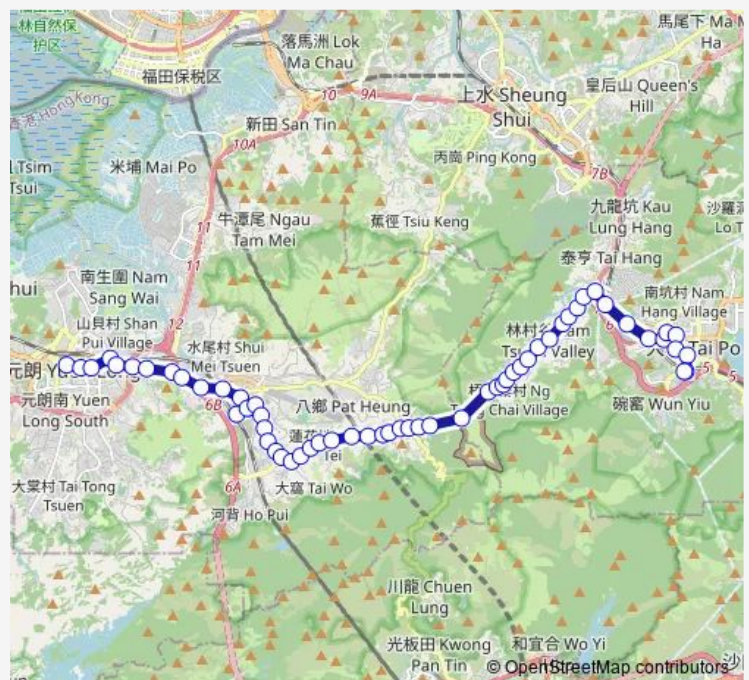

[Kmb+Ctb] ON Chee Road TAI PO/
On Chee Road, Ting KOK Road[[Kmb] ON Chee Road TAI Po[[Lwb] ON Chee Road TAI Po

[Kmb+Ctb] TAI WO Plaza/
Tai WO Plaza, PO NGA Road[[Kmb] TAI WO Plaza

[Kmb] Parc Versailles

[Kmb] Hong LOK Yuen

[Kmb] KAU LIU Ha

[Kmb] Hang HA Po

[Kmb] Fong MA PO (LAM Tsuen Wishing Tree)

[Kmb] Chung UK Tsuen

[Kmb] SAN Tsuen

[Kmb] SAN Tong

Route schedule

[Kmb] TAI PO Market Station BUS Terminus[[Lwb] TAI PO Market Station — [Kmb] Yuen Long (West) BUS Terminus[[Lrtfeeder] Yuen Long West

Monday	05:40-23:10
Tuesday	05:40-23:10
Wednesday	05:40-23:10
Thursday	05:40-23:10
Friday	05:40-23:10
Saturday	05:40-23:10
Sunday	05:40-22:50

Route info

Direction: [Kmb] TAI PO Market Station BUS Terminus[[Lwb] TAI PO Market Station

Stops: 56

Trip Duration: 1 hour 17 min

64k — Yuen Long (West) - TAI PO Market Station

[Kmb] Ping Long

[Kmb] TAI Om

[Kmb] MA PO Mei

[Kmb] Chai Kek

[Kmb] NG Tung Chai (PAK Ngau Shek)