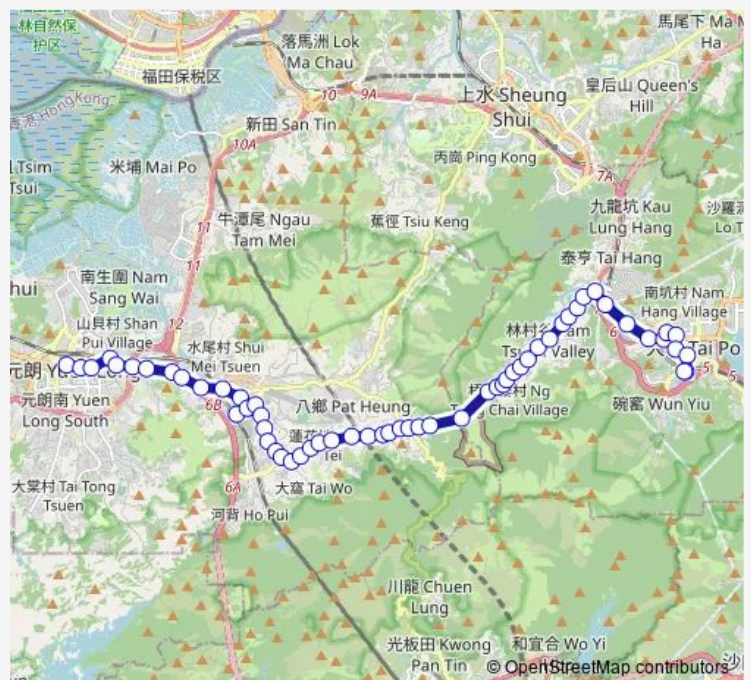

Route schedule

[Kmb] TAI PO Market Station BUS Terminus[[Lwb] TAI PO Market Station — [Kmb] Yuen Long (West) BUS Terminus[[Lrtfeeder] Yuen Long West

Monday	05:40-23:10
Tuesday	05:40-23:10
Wednesday	05:40-23:10
Thursday	05:40-23:10
Friday	05:40-23:10
Saturday	05:40-23:10
Sunday	05:40-22:50

Route info

Direction: [Kmb] TAI PO Market Station BUS Terminus[[Lwb] TAI PO Market Station

Stops: 56

Trip Duration: 1 hour 17 min

64K — Yuen Long (West) - TAI PO Market Station

[Kmb] Ping Long

[Kmb] TAI Om

[Kmb] MA PO Mei