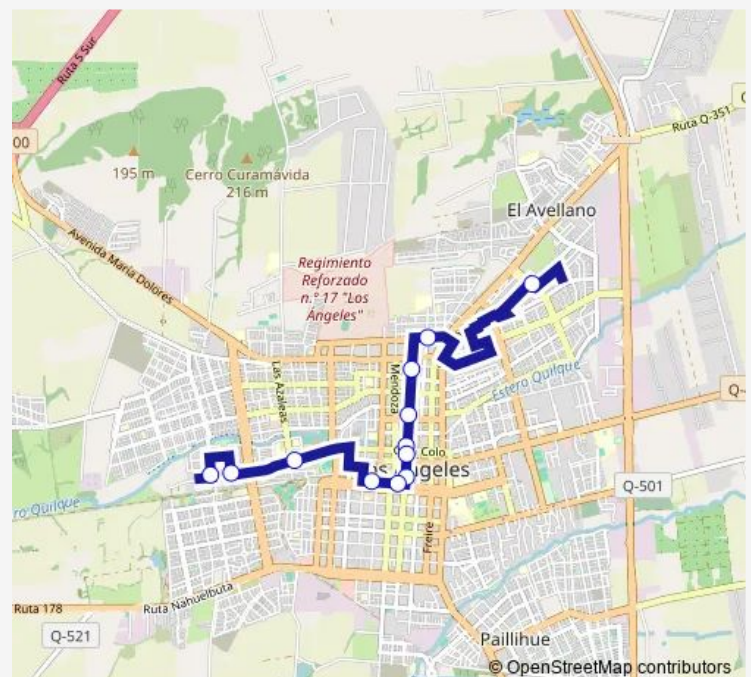

Direction

Oriente / Genova — Poniente / nuble

12 stops

[Open route schedule](#)

Oriente / Genova

Almte. Latorre / Colon

Valdivia / Janequeo

Valdivia / Tucapel

Route schedule

Oriente / Genova — Poniente / nuble

Monday 07:46-19:58

Tuesday 07:46-19:58

Wednesday 07:46-19:58

Thursday 07:46-19:58

Friday 07:46-19:58

Saturday 07:46-19:58

Sunday 07:46-19:58

Route info

Direction: Oriente / Genova

Stops: 12

Trip Duration: 0 hour 20 min

C11_R Bus time schedules and route maps are available in an offline PDF at busmaps.com. Use the busmaps.com website to see live bus times, train schedule or subway schedule, and step-by-step directions for all public transit in Los Angeles