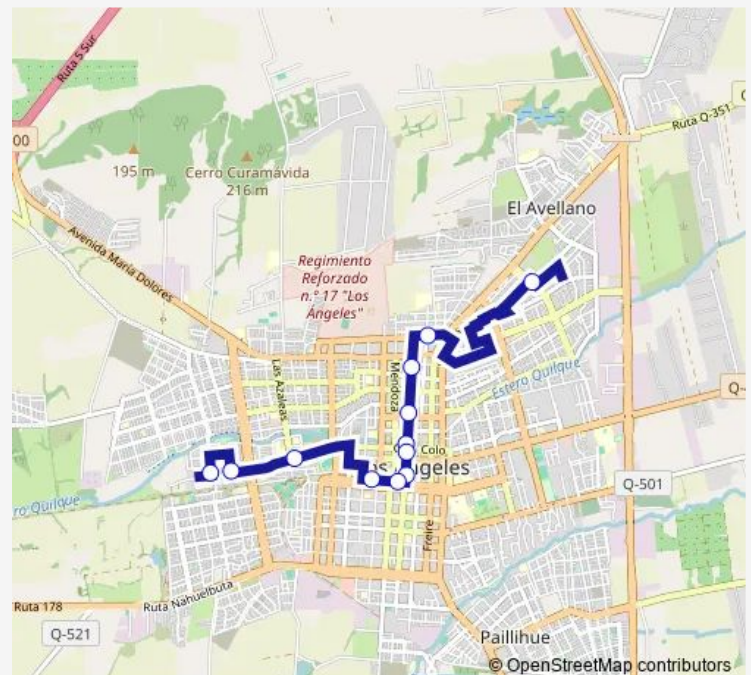

### Direction

Oriente / Genova — Poniente / nuble

12 stops

[Open route schedule](#)

Oriente / Genova

Almte. Latorre / Colon

Valdivia / Janequeo

Valdivia / Tucapel

### Route schedule

Oriente / Genova — Poniente / nuble

Monday 07:46-19:58

Tuesday 07:46-19:58

Wednesday 07:46-19:58

Thursday 07:46-19:58

Friday 07:46-19:58

Saturday 07:46-19:58

Sunday 07:46-19:58

### Route info

Direction: Oriente / Genova

Stops: 12

Trip Duration: 0 hour 20 min

C11\_R Bus time schedules and route maps are available in an offline PDF at [busmaps.com](https://busmaps.com). Use the [busmaps.com](https://busmaps.com) website to see live bus times, train schedule or subway schedule, and step-by-step directions for all public transit in Los Angeles