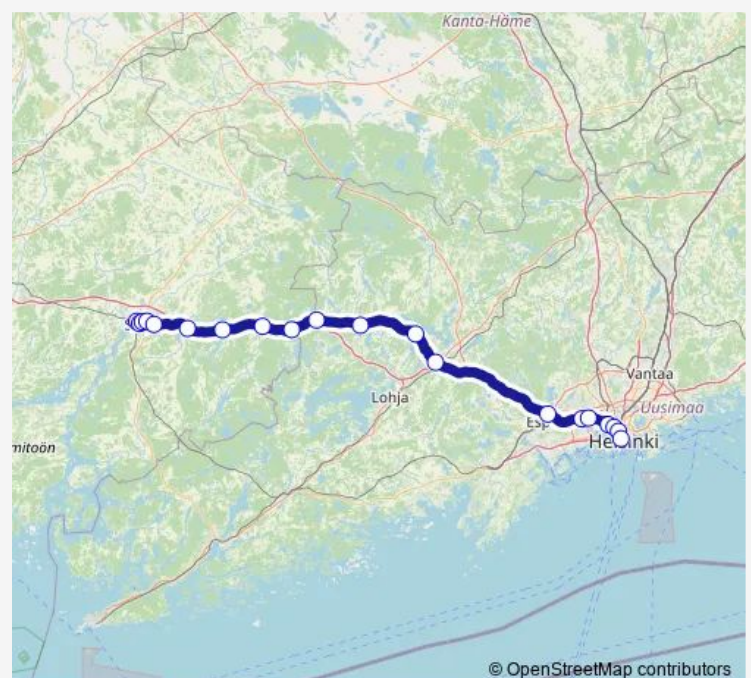

Sunday

—

Route info

Direction: Salo, linja-autoasema

Stops: 20

Trip Duration: 1 hour 45 min

F110 — Salo - Helsinki

BusMaps