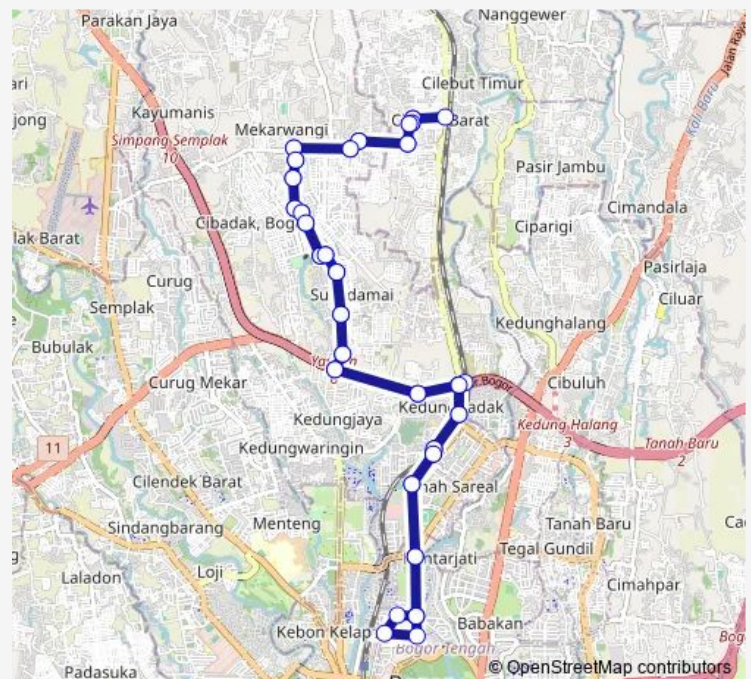

Saturday 00:00-23:50

Sunday 00:00-23:50

Route info

Direction: Jl. Sudirman

Stops: 59

Trip Duration: 0 hour 58 min

AK-20

setapak-6