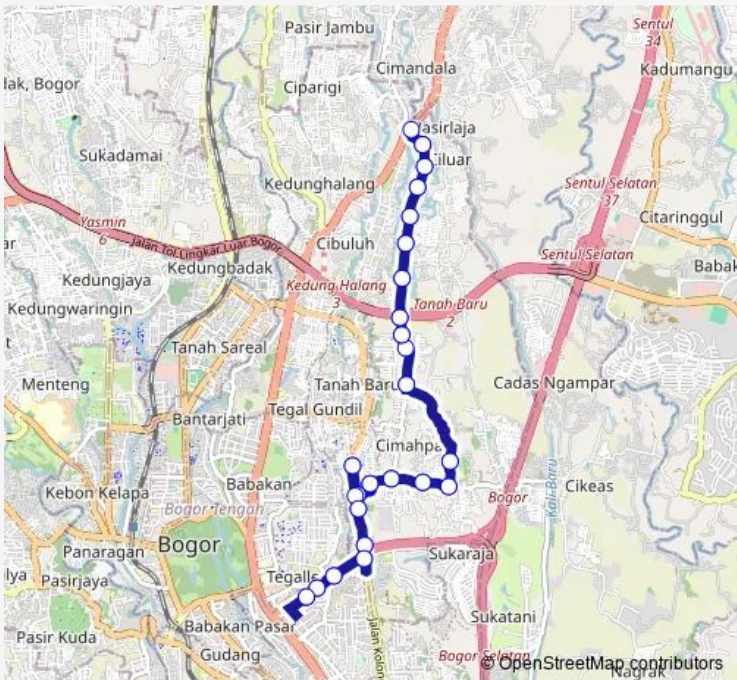

Direction
 Honda Mandiri Bogor — Honda Mandiri Bogor
 47 stops
[Open route schedule](#)

- Honda Mandiri Bogor
- Politeknik Kent
- Indomaret Padi Ciheuleut
- Cucurak arung Sunda
- KPP IPB Baranangsiang 4
- IPB 4-Ayam Gepuk
- Bamboo Dimsum Pandu
- Jl. T. iradiredja
- Padepokan Prana Suci
- Klinik Dokter Armina
- SDN Cimahpar
- Alfamart Cimahpar Raya
- CV. Multi Agrisarana
- Kantor Pos Tanah Baru
- Nusa Indah Residence
- Jl. Pangeran Assogiri
- Indo Gypsum
- Politeknik Aka Bogor
- Perumahan Tanah Baru Blok A
- Gedung Pgri Bogor
- Hollywood Square

Route schedule
 Honda Mandiri Bogor — Honda Mandiri Bogor

Monday	00:00-23:50
Tuesday	00:00-23:50
Wednesday	00:00-23:50
Thursday	00:00-23:50
Friday	00:00-23:50
Saturday	00:00-23:50
Sunday	00:00-23:50

Route info
 Direction: Honda Mandiri Bogor
 Stops: 47
 Trip Duration: 0 hour 47 min

The schedule is provided in the local timezone. Times with "(+1)" indicate departures on the next day.

PDF file created on 2025-01-16

2024 BusMaps.com - All Rights Reserved