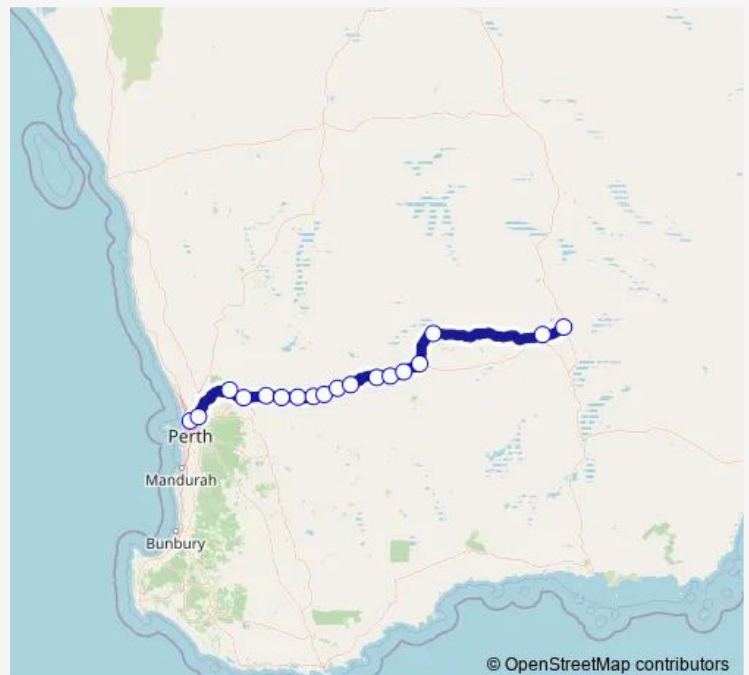

Merredin Stn Transwa Merredin

Carrabin Stn Transwa Carrabin

Bodallin Stn Transwa Bodallin

Moorine Rock Stn Transwa Moorine Rock

Southern Cross Stn Transwa Southern Cross

Koolyanobbing Stn Transwa Koolyanobbing

Bonnie Vale Stn Transwa Bonnie Vale

Kalgoorlie Stn Transwa Kalgoorlie

Route schedule

East Perth Stn Transwa East Perth — Kalgoorlie Stn Transwa Kalgoorlie

Monday	07:05-15:15
Tuesday	07:05
Wednesday	07:05
Thursday	07:05
Friday	07:05-15:15
Saturday	07:05-14:05
Sunday	—

Route info

Direction: East Perth Stn Transwa East Perth

Stops: 18

Trip Duration: 6 hour 55 min

© OpenStreetMap contributors

## Route info

Direction: Kalgoorlie Stn Transwa Kalgoorlie

Stops: 18

Trip Duration: 6 hour 40 min

Prospector Rail time schedules and route maps are available in an offline PDF at [busmaps.com](https://busmaps.com). Use the [busmaps.com](https://busmaps.com) website to see live bus times, train schedule or subway schedule, and step-by-step directions for all public transit in Perth