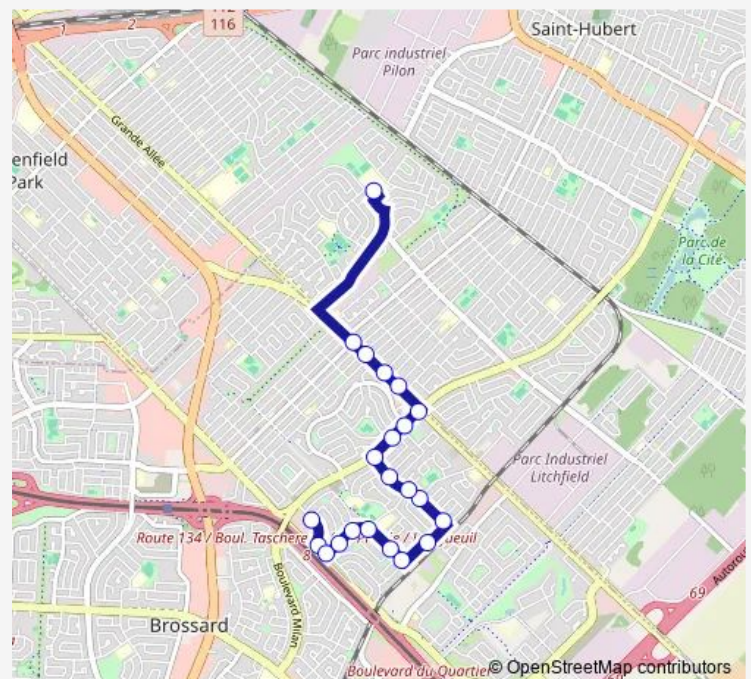

Direction

Broadway / Belvédère — École Centennial High School

22 stops

[Open route schedule](#)

Broadway / Belvédère

Bergerac / Broadway

Bergerac / Balzac

Balzac / Berne

Saturday —

Sunday —

Route info

Direction: Broadway / Belvédère

Stops: 22

Trip Duration: 0 hour 16 min

536 — École Centennial Regional High School

Direction

École Centennial High School — Broadway / Milan

24 stops

[Open route schedule](#)

École Centennial High School

Grande Allée / Anthony

Grande Allée / Aline

Grande Allée / Redmond

Grande Allée / Orchard

Thursday 16:15

Friday 16:15

Saturday —

Sunday —

Route info

Direction: École Centennial High School

Stops: 24

Trip Duration: 0 hour 18 min