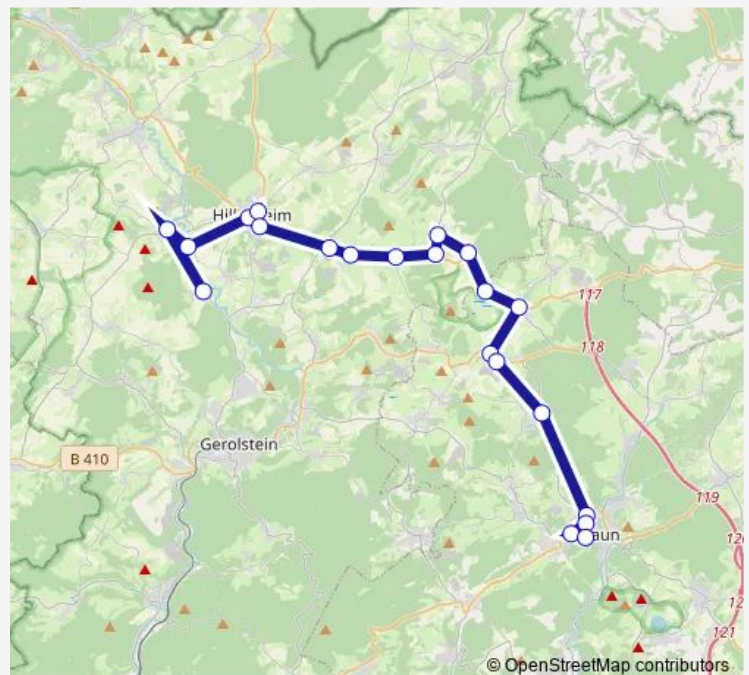

Bus 536

[Go to website](#)

Direction

Daun, Gymnasium — Hillesheim, August. RS+/Kita

16 stops

[Open route schedule](#)

Daun, Gymnasium

Daun, Dockweiler Straße

Waldkönigen, L68 Parkplatz

Dockweiler, Franziskusweg

Dockweiler, Feuerwehr

Dreis, Haus Vulkania

Dreis, Nürburg-Quelle

Oberehe, Schulstraße

Stroheich, Gemeindehaus

Stroheich, Abzweig L68

Zilsdorf, Kirche

Walsdorf, Gemeindehaus

Walsdorf, Tiergartenstraße

Hillesheim, Grundschule/Kiga

Hillesheim, Zob

Hillesheim, August. RS+/Kita

Route schedule

Daun, Gymnasium — Hillesheim, August. RS+/Kita

Monday 07:04-07:34

Tuesday 07:04-07:34

Wednesday 07:04-07:34

Thursday 07:04-07:34

Friday 07:04-07:34

Saturday —

Sunday —

Route info

Direction: Daun, Gymnasium

Stops: 16

Trip Duration: 0 hour 44 min

■ 536

BusMaps