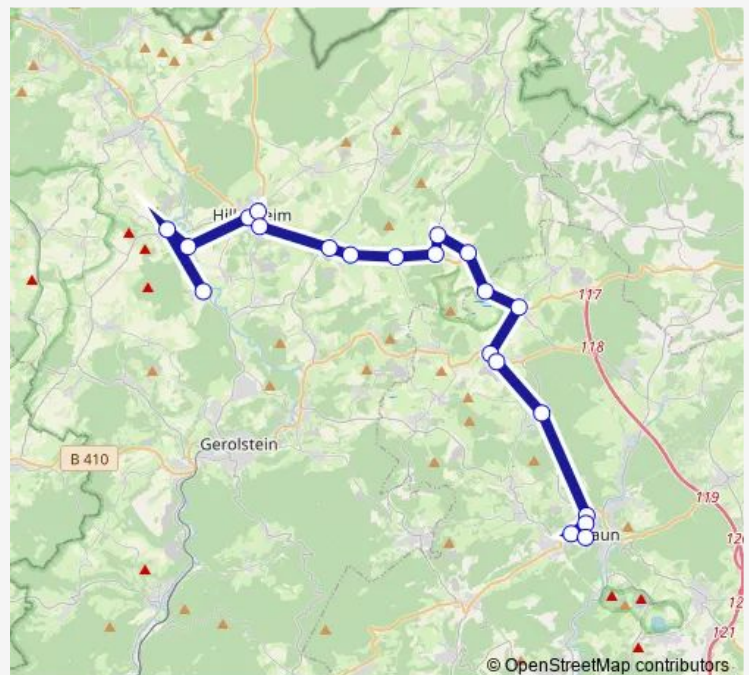

Thursday 07:55

Friday 07:55

Saturday —

Sunday —

Route info

Direction: Walsdorf, Sportplatz

Stops: 5

Trip Duration: 0 hour 14 min

■ 536

Direction

Daun, Zob — Hillesheim, Zob

17 stops

[Open route schedule](#)

Daun, Zob

Daun, Drei-Maare-Realsch.

Daun, Gymnasium

Daun, Dockweiler Straße

Waldkönigen, L68 Parkplatz

Dockweiler, Franziskusweg

Dockweiler, Feuerwehr

Dreis, Haus Vulkania

Dreis, Nürburg-Quelle

Oberehe, Schulstraße

Stroheich, Gemeindehaus

Route info

Direction: Daun, Drei-Maare-Realsch.

Stops: 16

Trip Duration: 0 hour 43 min

536 Bus time schedules and route maps are available in an offline PDF at busmaps.com. Use the busmaps.com website to see live bus times, train schedule or subway schedule, and step-by-step directions for all public transit in Daun