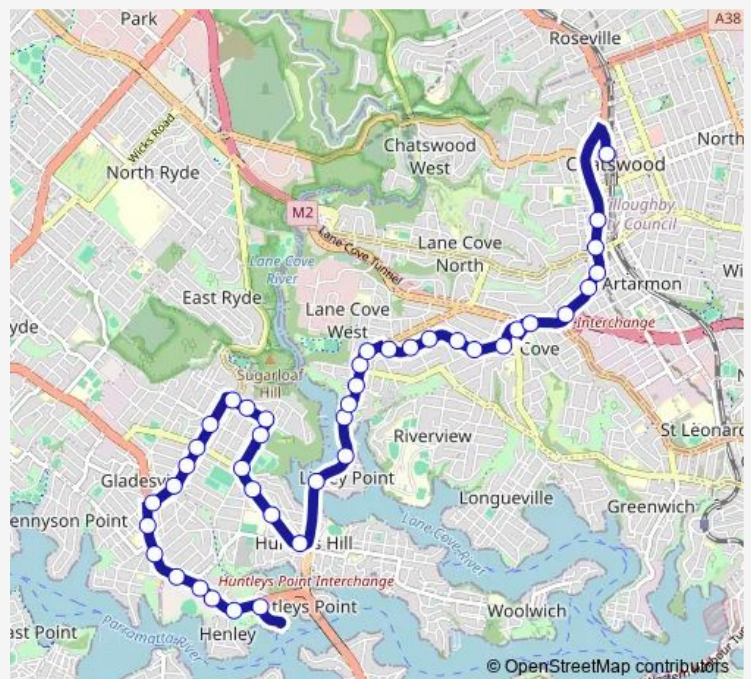

Chatswood Station, Victoria Av, Stand E — Riverside Girls High School, Huntleys Point Rd, Stand 1

Monday 06:45-18:20

Tuesday 06:45-18:20

Wednesday 06:45-18:20

Thursday 06:45-18:20

Friday 06:45-18:20

Saturday —

Sunday —

Route info

Direction: Chatswood Station, Victoria Av, Stand E

Stops: 43

Trip Duration: 0 hour 44 min

536 — Chatswood to Gladesville via Hunters Hill

Burns Bay Rd At Church St

Gladesville Rd At Howard Pl