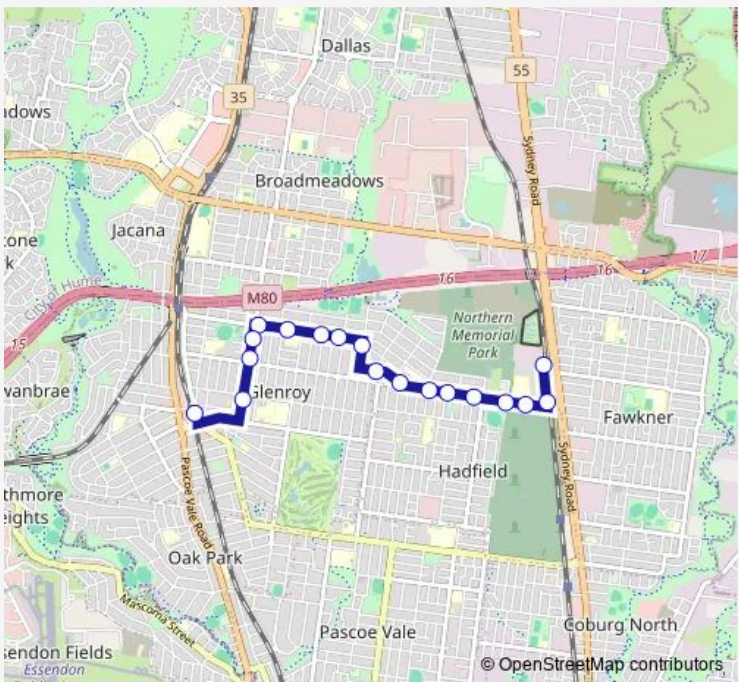

Bus 536 Gowrie - Glenroy

[Go to website](#)

Direction
 Gowrie Station/Sages Rd (Glenroy) — Glenroy Station/Hartington St (Glenroy)
 18 stops
[Open route schedule](#)

- Gowrie Station/Sages Rd (Glenroy)
- Box Forest Rd/Sages Rd (Glenroy)
- Fawkner Memorial Park/Box Forest Rd (Hadfield)
- Fairleigh St/Box Forest Rd (Glenroy)
- Richmond St/Hilton St (Hadfield)
- Thames St/Hilton St (Hadfield)
- Regent St/Hilton St (Hadfield)
- Hilton St/Bourchier St (Glenroy)
- West St/Bourchier St (Glenroy)
- Daley St/Morley St (Glenroy)
- Justin Ave/Daley St (Glenroy)
- Cardinal Rd/Daley St (Glenroy)
- Glen St/Daley St (Glenroy)
- Widford St/Daley St (Glenroy)
- Ash Ct/Widford St (Glenroy)
- Hilton St/Widford St (Glenroy)
- Corpus Christi School/Widford St (Glenroy)
- Glenroy Station/Hartington St (Glenroy)

Route schedule
 Gowrie Station/Sages Rd (Glenroy) — Glenroy Station/Hartington St (Glenroy)

Monday	06:16-19:20
Tuesday	06:16-19:20
Wednesday	06:16-19:20
Thursday	06:16-19:20
Friday	06:16-19:20
Saturday	07:46-17:07
Sunday	—

Route info
 Direction: Gowrie Station/Sages Rd (Glenroy)
 Stops: 18
 Trip Duration: 0 hour 18 min

Direction

Gowrie Station/Sages Rd (Glenroy) — Glenroy Station/Hartington St (Glenroy)

19 stops

[Open route schedule](#)

Thursday 06:29-19:40

Friday 06:29-19:40

Saturday 08:05-17:30

Sunday —

Route info

Direction: Glenroy Station/Hartington St (Glenroy)

Stops: 22

Trip Duration: 0 hour 17 min