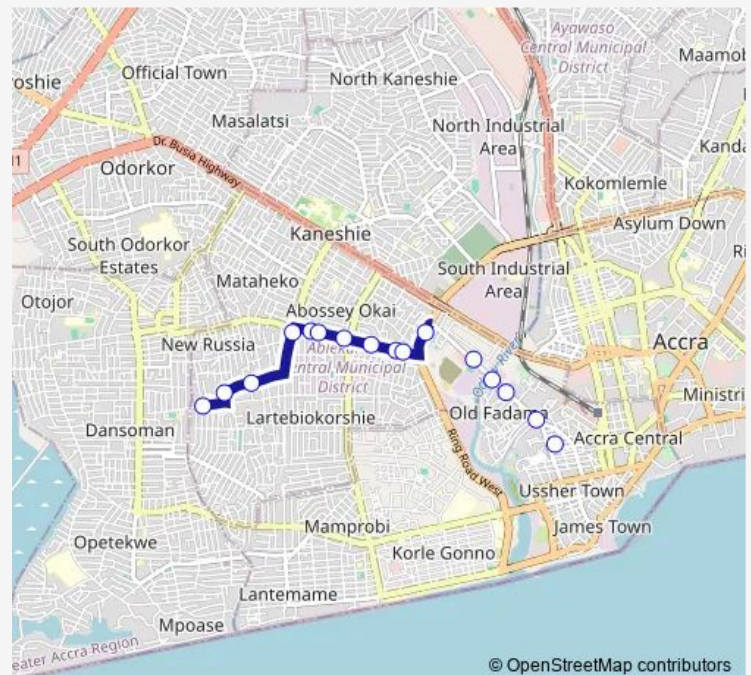

Total

Sabolai

Seconds

Market

Galloway

Arena

Route schedule

Zambrama Line — Arena

Monday 06:00

Tuesday 06:00

Wednesday 06:00

Thursday 06:00

Friday 06:00

Saturday 06:00

Sunday 06:00

Route info

Direction: Zambrama Line

Stops: 16

Trip Duration: 1 hour 39 min

© OpenStreetMap contributors

Direction

Arena — Zambrama Line

21 stops

[Open route schedule](#)

Tuesday 06:00

Wednesday 06:00

Thursday 06:00

Friday 06:00

Saturday 06:00

Sunday 06:00

Route info

Direction: Arena