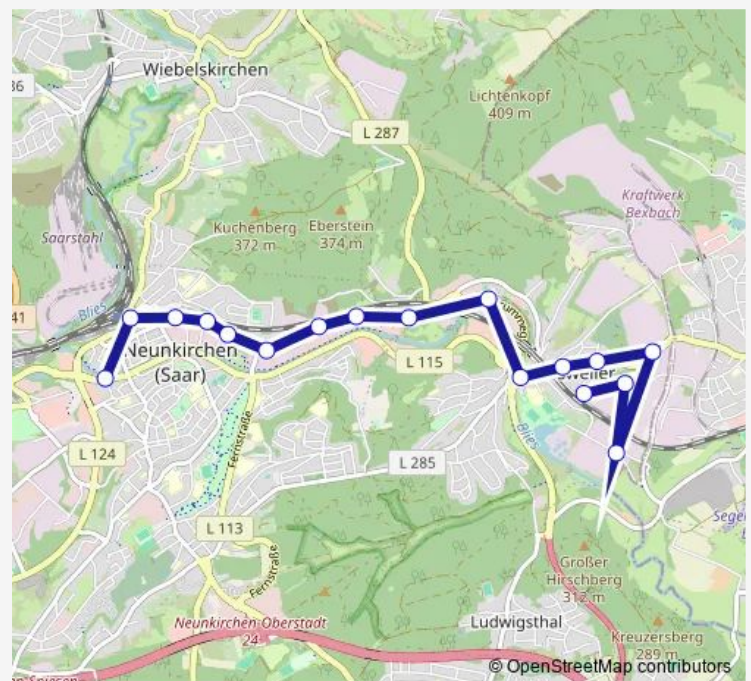

Monday 05:30

Tuesday 05:30

Wednesday 05:30

Thursday 05:30

Friday 05:30

Saturday —

Sunday —

Route info

Direction: Stummdenkmal, Neunkirchen

Stops: 17

Trip Duration: 0 hour 18 min

Direction

ZF, Wellesweiler Neunkirchen — Stummdenkmal, Neunkirchen

17 stops

[Open route schedule](#)

ZF, Wellesweiler Neunkirchen

Friday 06:00-22:00

Saturday —

Sunday —

Route info

Direction: ZF, Wellesweiler Neunkirchen

Stops: 17

Trip Duration: 0 hour 28 min

Direction

Saturday —

Sunday —

Route info

Direction: Stummdenkmal, Neunkirchen

Stops: 19

Trip Duration: 0 hour 24 min

723 Bus time schedules and route maps are available in an offline PDF at busmaps.com. Use the busmaps.com website to see live bus times, train schedule or subway schedule, and step-by-step directions for all public transit in Neunkirchen