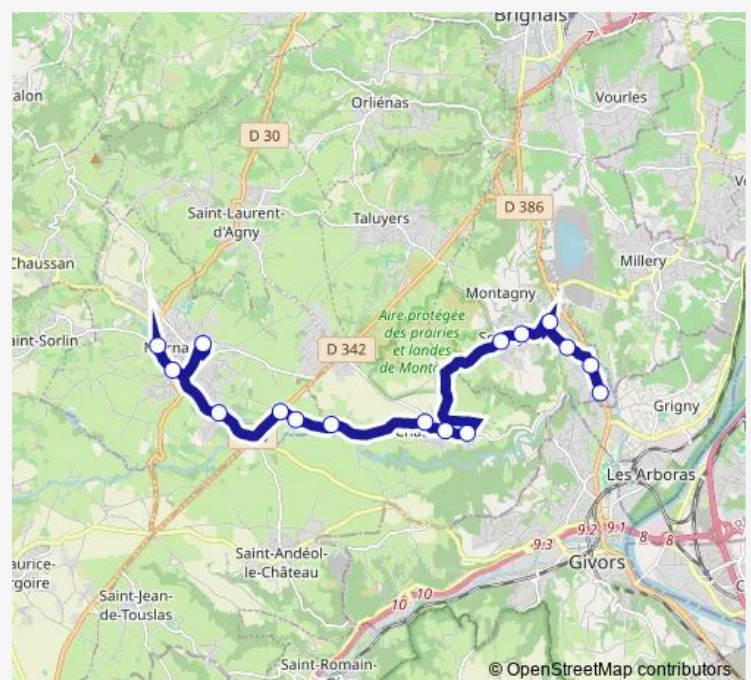

Montagny - Pierre Regard

Montagny - Mille Clubs

Montagny - Route DE Sourzy

Montagny - Ecole DU Bas

### Route schedule

Mornant - Saint Thomas D'Aquin — Montagny - Ecole DU Bas

Monday 16:35-17:35

Tuesday 16:35-17:35

Wednesday 11:35-17:35

Thursday 16:35-17:35

Friday 16:35-17:35

Saturday —

### Route info

Direction: Mornant - Saint Thomas D'Aquin

Stops: 16

Trip Duration: 0 hour 30 min

## Route info

Direction: Mornant - Saint Thomas D'Aquin

Stops: 9

Trip Duration: 0 hour 25 min

723 Bus time schedules and route maps are available in an offline PDF at busmaps.com. Use the busmaps.com website to see live bus times, train schedule or subway schedule, and step-by-step directions for all public transit in Lyon