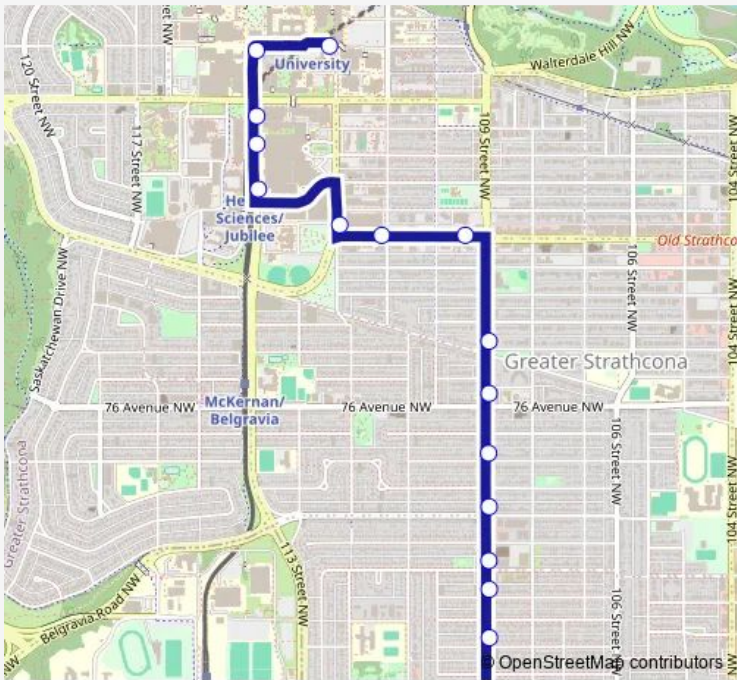

Bus 723 University - Parkallen

[Go to website](#)

Direction
 112 Street & 65 Avenue — University Transit Centre Bay A
 18 stops
[Open route schedule](#)

- 112 Street & 65 Avenue
- 111 Street & 65 Avenue
- 109 Street & 65 Avenue
- 109 Street & 67 Avenue
- 109 Street & 69 Avenue
- 109 Street & 70 Avenue
- 109 Street & 72 Avenue
- 109 Street & 74 Avenue
- 109 Street & 76 Avenue
- 109 Street & 78 Avenue
- 109 Street & 82 Avenue
- 111 Street & 82 Avenue
- 112 Street & 82 Avenue
- 114 Street & 83 Avenue
- 114 Street & 85 Avenue
- 114 Street & 87 Avenue
- 114 Street & 89 Avenue
- University Transit Centre Bay A

Route schedule
 112 Street & 65 Avenue — University Transit Centre Bay A

Monday	06:00-17:30
Tuesday	06:00-17:30
Wednesday	06:00-17:30
Thursday	06:00-17:30
Friday	06:00-17:30
Saturday	—
Sunday	—

Route info
 Direction: 112 Street & 65 Avenue
 Stops: 18
 Trip Duration: 0 hour 16 min

Direction

114 Street & 89 Avenue — 112 Street & 65 Avenue

17 stops

[Open route schedule](#)

114 Street & 89 Avenue

University Transit Centre Bay A

112 Street & 86 Avenue

112 Street & 84 Avenue

Tuesday 06:35-17:46

Wednesday 06:35-17:46

Thursday 06:35-17:46

Friday 06:35-17:46

Saturday —

Sunday —

Route info

Direction: 114 Street & 89 Avenue