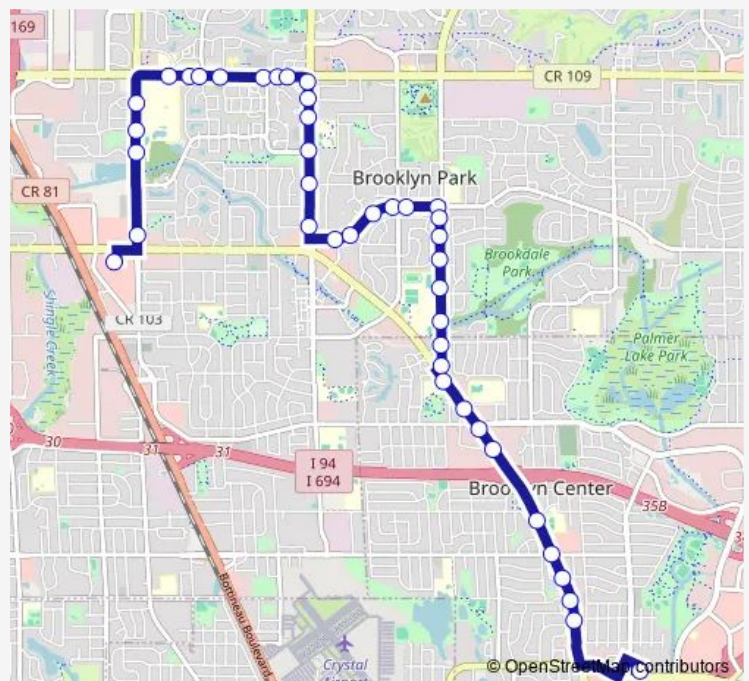

Zane Ave N & 85th Ave N

Zane Ave N & Adair Ave N

Zane Ave N & 83rd Pkwy

Zane Ave N & Candlewood Dr

Zane Ave N & 80th Ave N

Zane Ave N & 78th Ave N

Brookdale Dr & Welcome Ave N

Brookdale Dr & 77th Ave N

Brookdale Dr & Brookdale Court (W)

### Route schedule

Starlite Transit Center & Gate C — Brooklyn Ctr Transit Ctr Gate A

Monday 05:58-22:01

Tuesday 05:58-22:01

Wednesday 05:58-22:01

Thursday 05:58-22:01

Friday 05:58-22:01

Saturday 07:59-18:03

### Route info

Direction: Starlite Transit Center & Gate C

Stops: 41

Trip Duration: 0 hour 26 min

723

Brookdale Dr & Regent Ave N

Brookdale Dr & Quail Ave N

Brookdale Dr & Noble Ave N