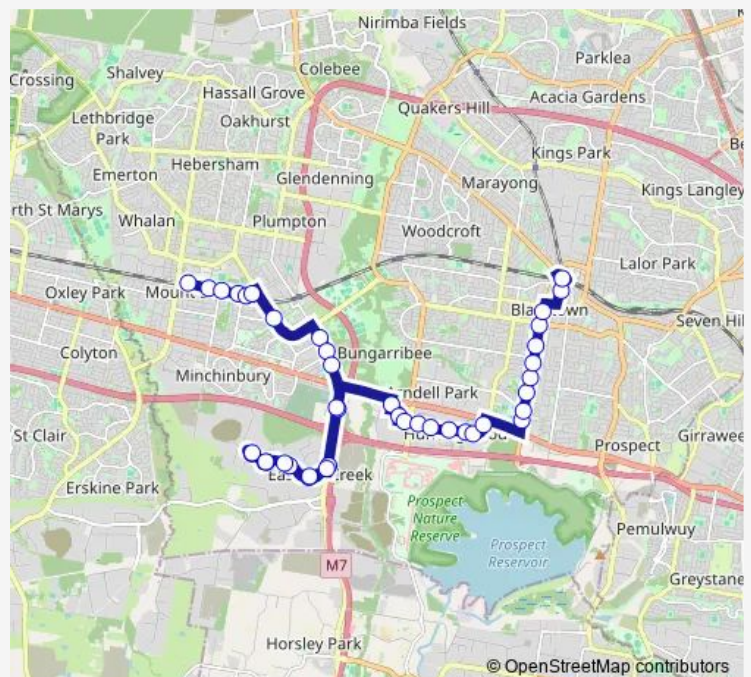

22 Wonderland Dr

Wonderland Dr Before Alspec Pl

Wallgrove Rd After Wonderland Dr

60 Wallgrove Rd

Route schedule

Mount Druitt Station, Stand A — Blacktown Station, Stand F

Monday 05:20-19:30

Tuesday 05:20-19:30

Wednesday 05:20-19:30

Thursday 05:20-19:30

Friday 05:20-19:30

Saturday —

Sunday —

Route info

Direction: Mount Druitt Station, Stand A

Stops: 40

Trip Duration: 0 hour 51 min

723 — Blacktown to Mount Druitt via Eastern Creek

Rudders St After Great Western Hwy

William Dean St Before Huntingwood Dr

Huntingwood Dr Before Brabham Dr

Huntingwood Dr At Liberty Rd

Monday 05:06-20:48

Tuesday 05:06-20:48

Wednesday 05:06-20:48

Thursday 05:06-20:48

Friday 05:06-20:48

Saturday —

Sunday —

Route info