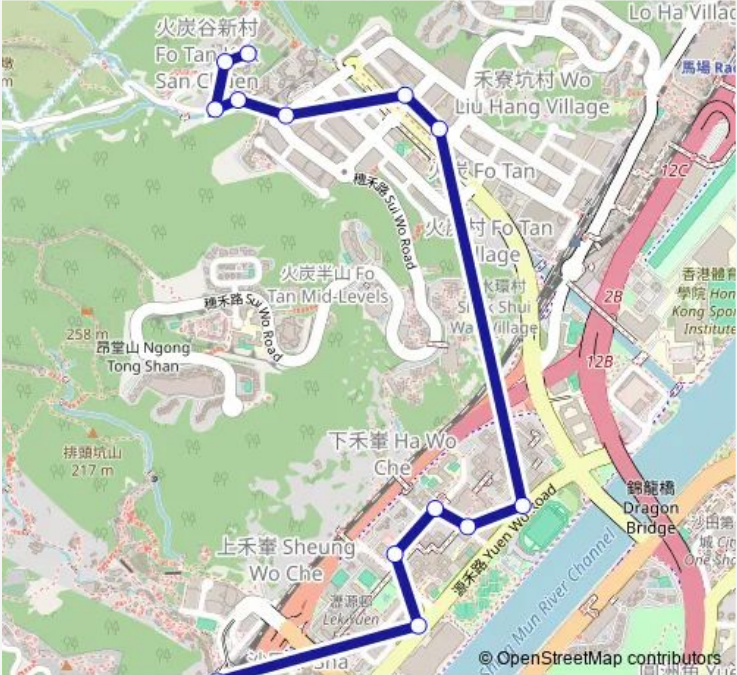

Bus 60k SHA TIN Station - FO TAN Cottage Area

[Go to website](#)

**Direction**  
 Shatin Station|Sha TIN Station — FO TAN Cottage Area  
 13 stops  
[Open route schedule](#)

- Shatin Station|Sha TIN Station
- Yuen WO Road, Outside LEK Yuen Estate|Bus LAY-BY ON Yuen WO Road Outside LEK Yuen Estate
- Fung Shun Street, Outside SHA TIN Police Station|Fung Shun Street, Outside SHA TIN District Headquarter & Divisional Police Station
- Fung Shun Street, Near Sahk KO Fook IU Memorial School, WO CHE Estate|Fung Shun Street, Near Sahk KO Fook IU Memorial School, WO CHE Estate
- TAK HAU Street, Outside WO CHE Commercial Centre
- Yuen WO Road, Near HIP WO House, WO CHE Estate|Yuen WO Road, Outside WO CHE Estate|Bus LAY-BY ON Yuen WO Road Outside WO CHE Estate|Bus LAY-BY ON Yuen WO Road Outside WO CHE Estate
- AU PUI WAN Street, Outside Hairbest Industrial Building
- AU PUI WAN Street, Outside Leader Industrial Centre
- Kwei TEI Street, Outside WAH Sang Industrial Building
- Wong Chuk Yeung Street, Opposite Chun SAN House, Chun Yeung Estate
- Wong Chuk Yeung Street, Near Kwai TEI SAN Chuen Road
- Kwei TEI SAN Chuen Road, Kwai TEI SAN Chuen
- FO TAN Cottage Area

Route schedule  
 Shatin Station|Sha TIN Station — FO TAN Cottage Area

Monday	06:06-20:30
Tuesday	06:06-20:30
Wednesday	06:06-20:30
Thursday	06:06-20:30
Friday	06:06-20:30
Saturday	06:06-20:30
Sunday	06:06

Route info  
 Direction: Shatin Station|Sha TIN Station  
 Stops: 13  
 Trip Duration: 0 hour 11 min

60k — SHA TIN Station - FO TAN Cottage Area **BusMaps**

## Route info

Direction: FO TAN Cottage Area

Stops: 9

Trip Duration: 0 hour 11 min

60k Bus time schedules and route maps are available in an offline PDF at [busmaps.com](https://busmaps.com). Use the [busmaps.com](https://busmaps.com) website to see live bus times, train schedule or subway schedule, and step-by-step directions for all public transit in Sha Tin