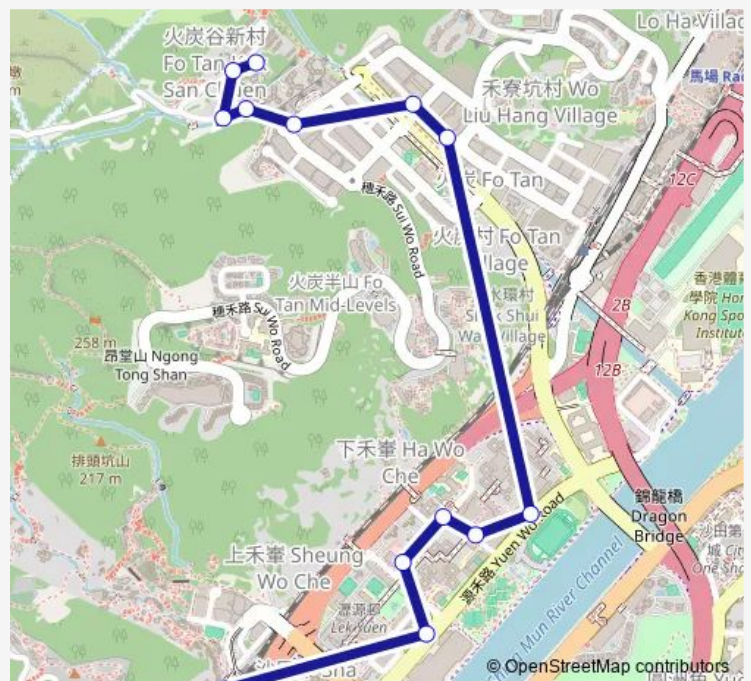

AU PUI WAN STREET, OUTSIDE HAIRBEST INDUSTRIAL BUILDING

AU PUI WAN STREET, OUTSIDE LEADER INDUSTRIAL CENTRE

KWEI TEI STREET, OUTSIDE WAH SANG INDUSTRIAL BUILDING

WONG CHUK YEUNG STREET, OPPOSITE CHUN SAN HOUSE, CHUN YEUNG ESTATE

WONG CHUK YEUNG STREET, NEAR KWAI TEI SAN CHUEN ROAD

KWEI TEI SAN CHUEN ROAD, KWAI TEI SAN CHUEN

Route schedule

SHATIN STATION|SHA TIN STATION — FO TAN COTTAGE AREA

Monday	06:06-20:30
Tuesday	06:06-20:30
Wednesday	06:06-20:30
Thursday	06:06-20:30
Friday	06:06-20:30
Saturday	06:06-20:30
Sunday	06:06

Route info

Direction: SHATIN STATION|SHA TIN STATION

Stops: 13

Trip Duration: 0 hour 11 min

60K — SHA TIN Station - FO TAN Cottage Area **BusMaps**