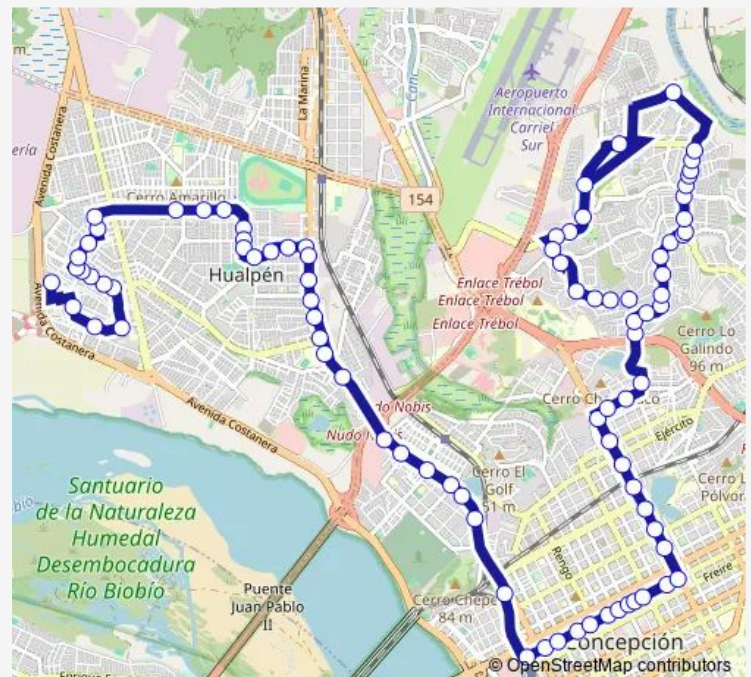

Curanilahue - Calbuco

Route schedule

Urba Final Avenida Dos — Santa Sabina

Monday 06:00-23:30

Tuesday 06:00-23:30

Wednesday 06:00-23:30

Thursday 06:00-23:30

Friday 06:00-23:30

Saturday 06:00-23:48

Sunday 06:00-23:48

Route info

Direction: Urba Final Avenida Dos

Stops: 88

Trip Duration: 0 hour 54 min

Los Metálicos

Curanihue - Pto Cisnes