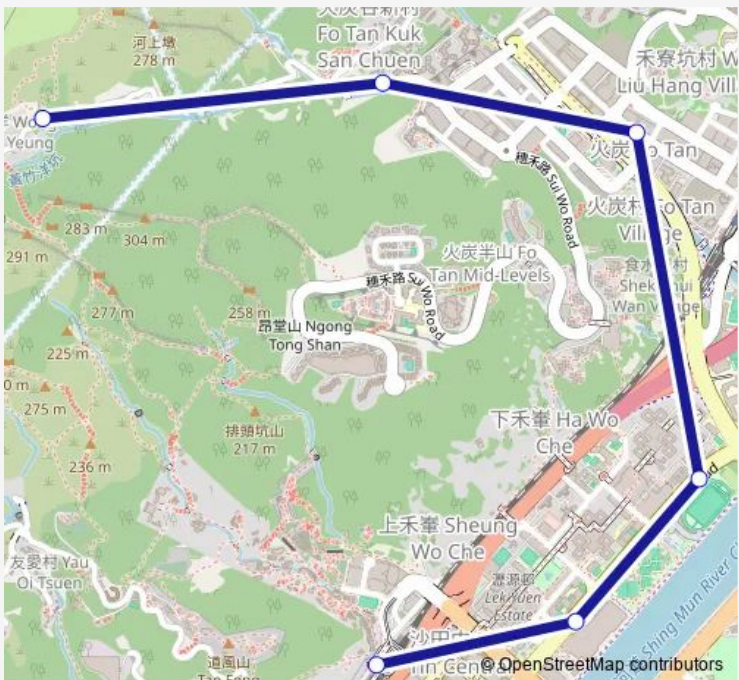

**Bus 60K SHA TIN Station - Wong Chuk Yeung Village (Special Departure)**

[Go to website](#)

**Direction**  
**SHATIN STATION — WONG CHUK YEUNG VILLAGE**  
 11 stops  
[Open route schedule](#)

- SHATIN STATION
- YUEN WO ROAD, OUTSIDE LEK YUEN ESTATE|BUS LAY-BY ON YUEN WO ROAD OUTSIDE LEK YUEN ESTATE
- FUNG SHUN STREET, OUTSIDE SHA TIN POLICE STATION|FUNG SHUN STREET, OUTSIDE SHA TIN DISTRICT HEADQUARTER & DIVISIONAL POLICE STATION
- FUNG SHUN STREET, NEAR SAHK KO FOOK IU MEMORIAL SCHOOL, WO CHE ESTATE|FUNG SHUN STREET, NEAR SAHK KO FOOK IU MEMORIAL SCHOOL, WO CHE ESTATE
- TAK HAU STREET, OUTSIDE WO CHE COMMERCIAL CENTRE
- YUEN WO ROAD, OUTSIDE WO CHE ESTATE|YUEN WO ROAD, NEAR HIP WO HOUSE, WO CHE ESTATE|BUS LAY-BY ON YUEN WO ROAD OUTSIDE WO CHE ESTATE|BUS LAY-BY ON YUEN WO ROAD OUTSIDE WO CHE ESTATE
- AU PUI WAN STREET, OUTSIDE HAIRBEST INDUSTRIAL BUILDING
- AU PUI WAN STREET, OUTSIDE LEADER INDUSTRIAL CENTRE
- KWEI TEI STREET, OUTSIDE WAH SANG INDUSTRIAL BUILDING
- WONG CHUK YEUNG STREET, NEAR KWAI TEI SAN CHUEN ROAD
- WONG CHUK YEUNG VILLAGE

**Route schedule**  
**SHATIN STATION — WONG CHUK YEUNG VILLAGE**

Monday	10:30-19:30
Tuesday	10:30-19:30
Wednesday	10:30-19:30
Thursday	10:30-19:30
Friday	10:30-19:30
Saturday	10:30-19:30
Sunday	10:30-19:30

**Route info**  
 Direction: SHATIN STATION  
 Stops: 11  
 Trip Duration: 0 hour 13 min

■ 60K — SHA TIN Station - Wong Chuk Yeung Village (Special Departure) **BusMaps**

**Direction**

WONG CHUK YEUNG VILLAGE — SHATIN STATION

## Route info

Direction: WONG CHUK YEUNG VILLAGE

Stops: 6

Trip Duration: 0 hour 13 min

60K Bus time schedules and route maps are available in an offline PDF at busmaps.com. Use the busmaps.com website to see live bus times, train schedule or subway schedule, and step-by-step directions for all public transit in Sha Tin