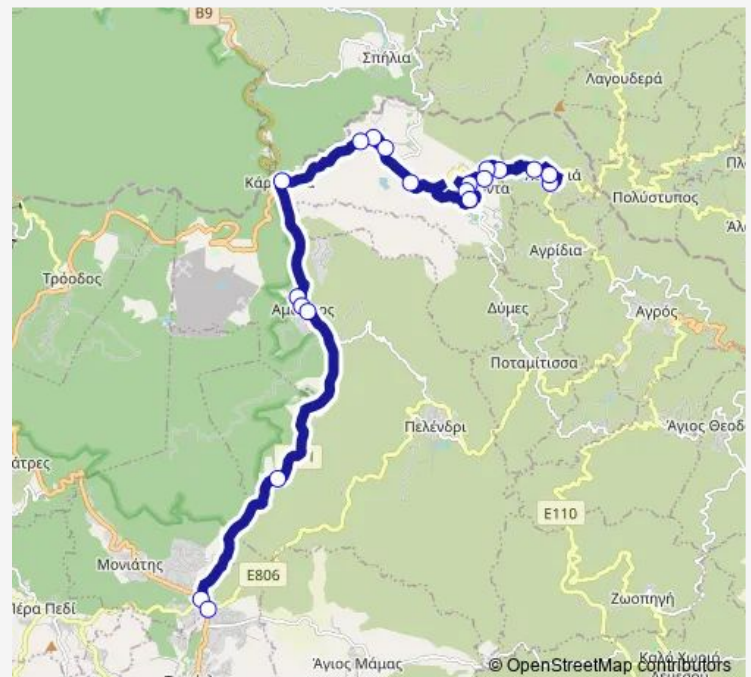

### Route schedule

Chandria Square 2 — Distrato Pelendriou 2

Monday —

Tuesday —

Wednesday 05:00-17:20

Thursday —

Friday 05:00-17:20

Saturday —

### Route info

Direction: Chandria Square 2

Stops: 20

Trip Duration: 0 hour 30 min

60K — Chandria - Kyperounta - Saittas