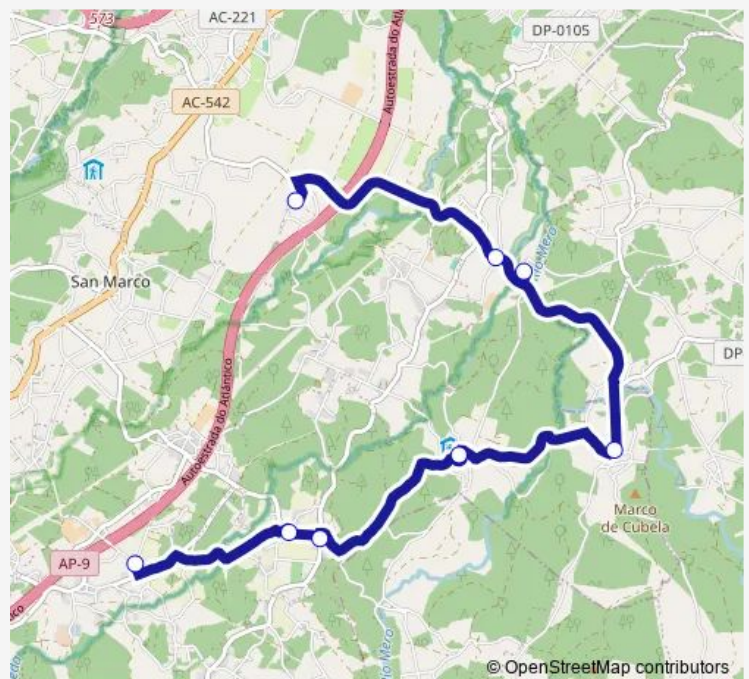

CULLERGONDO 2

Rego DE Fontao

Aldea Abaixo

Couto

### Route schedule

IES DE Viós — Couto

Monday 14:40-18:20

Tuesday 14:40

Wednesday 14:40

Thursday —

Friday 14:40

Saturday —

### Route info

Direction: IES DE Viós

Stops: 8

Trip Duration: 0 hour 18 min

XG846020 — IES DE Viós-Couto

**Direction**

Couto — IES DE Viós

8 stops

IES DE Viós

**Route schedule**

Couto — IES DE Viós

Monday	08:37-16:00
Tuesday	08:37
Wednesday	08:37
Thursday	—
Friday	08:37
Saturday	—
Sunday	—

**Route info**

Direction: Couto

Stops: 8

Trip Duration: 0 hour 18 min