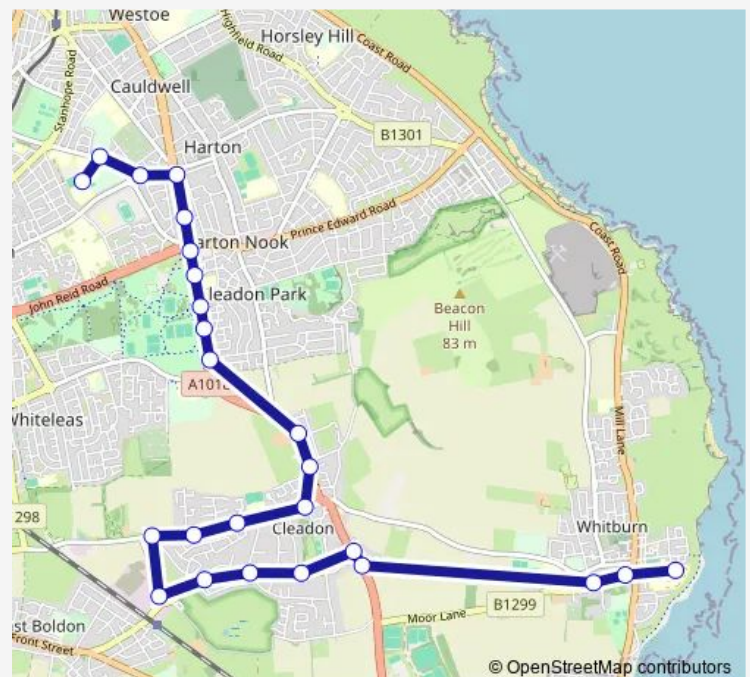

Whitburn Road-The Crescent

Whitburn Road-Underhill Road

Whitburn Road-Laburnham Grove

Sunderland Road-Whitburn Road

Route schedule

St Wilfrid's Rc College — Whitburn CoE Academy

Monday 08:12

Tuesday 08:12

Wednesday 08:12

Thursday 08:12

Friday 08:12

Saturday —

Sunday —

Route info

Direction: St Wilfrid's Rc College

Stops: 25

Trip Duration: 0 hour 33 min

S804 — St Wilfrids RC College - Whitburn CoE Academy

BusMaps

Sunderland Road-Number 45

Front Street

Front Street - East Street

Whitburn CoE Academy

S804 Bus time schedules and route maps are available in an offline PDF at busmaps.com. Use the busmaps.com website to see live bus times, train schedule or subway schedule, and step-by-step directions for all public transit in South Shields