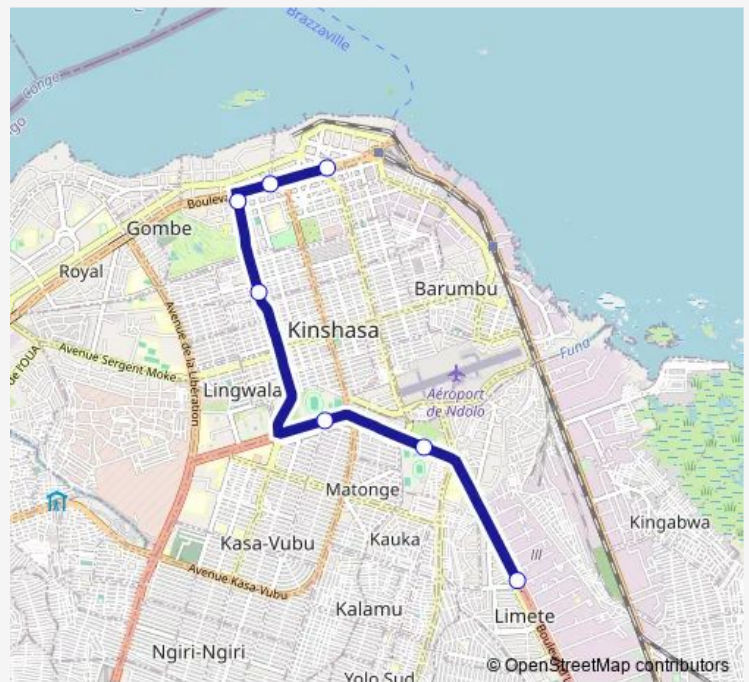

### Direction

unknown — unknown

3 stops

[Open route schedule](#)

unknown

unknown

unknown

### Route schedule

unknown — unknown

Monday 07:57

Tuesday 07:57

Wednesday 07:57

Thursday 07:57

Friday 07:57

Saturday —

### Route info

Direction: unknown

Stops: 3

Trip Duration: 0 hour 37 min

■ Limete 7ieme Rue\_ TO \_ Boulevard 30 Juin

**Direction**

unknown — unknown

7 stops