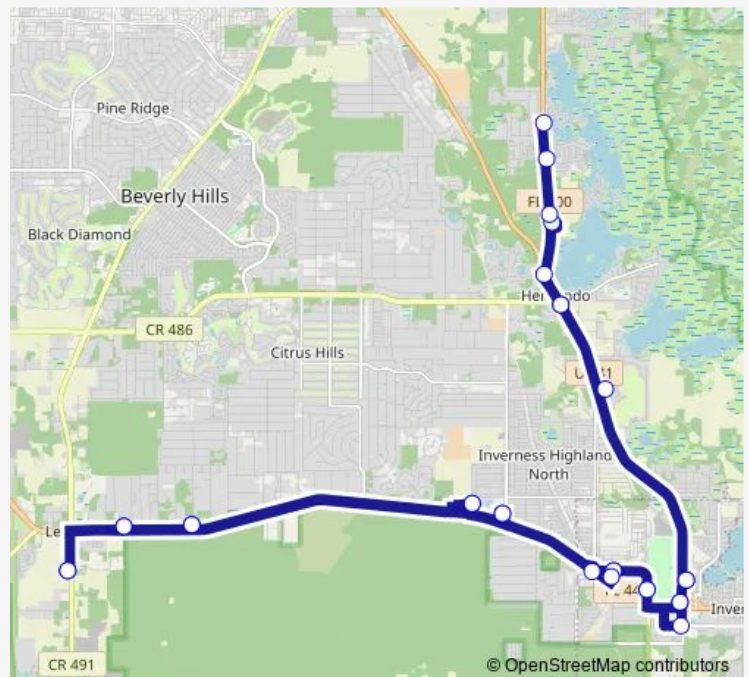

Withlacoochee Technical College

Route schedule

Citrus County Transit Office — Citrus County Transit Office

Monday 06:00-15:45

Tuesday 06:00-15:45

Wednesday 06:00-15:45

Thursday 06:00-15:45

Friday 06:00-15:45

Saturday —

Sunday —

Route info

Direction: Citrus County Transit Office

Stops: 29

Trip Duration: 1 hour 35 min

 Hernando

Colonnade Park Apartments

Regency Park

Brannen Bank - Inverness

Beall's / Inverness

Wal-Mart / Inverness

Salvation Army

Career Source

Citrus County Transit Office

Hernando Bus time schedules and route maps are available in an offline PDF at busmaps.com. Use the busmaps.com website to see live bus times, train schedule or subway schedule, and step-by-step directions for all public transit in Inverness