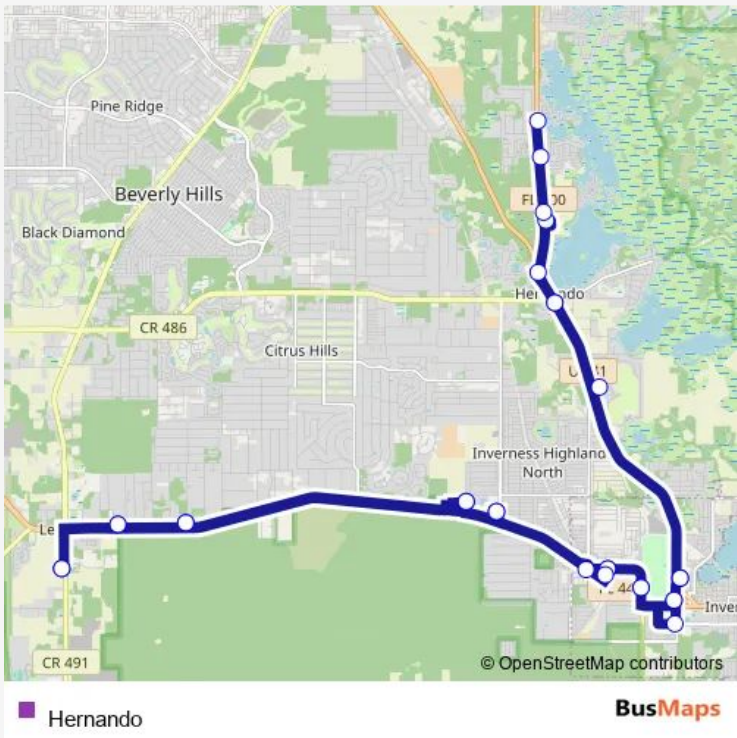

Direction
 Citrus County Transit Office — Citrus County Transit Office
 29 stops
[Open route schedule](#)

- Citrus County Transit Office
- Career Source
- Salvation Army
- Wal-Mart / Inverness
- Beall's / Inverness
- Ashley Home Furniture
- Regency Park
- Colonnade Park Apartments
- Winn Dixie / Montgomery Ave.
- Regional Plaza
- Louisiana Street @ Mailboxes
- Hernando School House
- Ventura Village Apts
- Dollar General/Hernando
- Longbow Loop / Flying Arrow Path
- Family Resource Center
- E Apex Lane (Party Store)
- Hernando School House
- Regional Plaza
- Winn Dixie / Montgomery Ave.
- Withlacoochee Technical College

Route schedule
 Citrus County Transit Office — Citrus County Transit Office

Monday	06:00-15:45
Tuesday	06:00-15:45
Wednesday	06:00-15:45
Thursday	06:00-15:45
Friday	06:00-15:45
Saturday	—
Sunday	—

Route info
 Direction: Citrus County Transit Office
 Stops: 29
 Trip Duration: 1 hour 35 min

Colonnade Park Apartments

Regency Park

Brannen Bank - Inverness

Beall's / Inverness

Wal-Mart / Inverness

Salvation Army

Career Source

Citrus County Transit Office

The schedule is provided in the local timezone. Times with "(+1)" indicate departures on the next day.

PDF file created on 2025-01-16

2024 BusMaps.com - All Rights Reserved