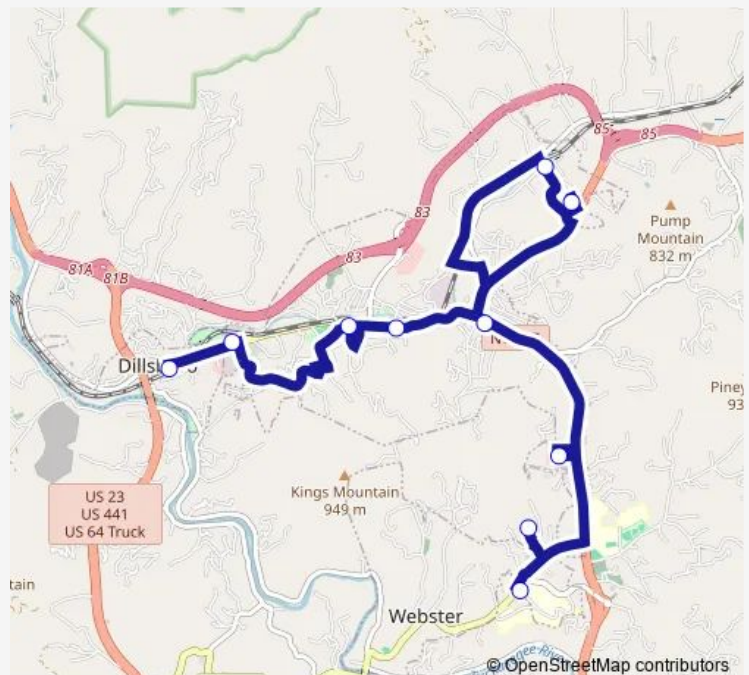

### Direction

Dillsboro — Southwestern Community College

10 stops

[Open route schedule](#)

Dillsboro

Harold's Supermarket

Jackson County Library

Town of Sylva

### Route schedule

Dillsboro — Southwestern Community College

Monday 07:00-16:00

Tuesday 07:00-16:00

Wednesday 07:00-16:00

Thursday 07:00-16:00

Friday 07:00-16:00

Saturday —

### Route info

Direction: Dillsboro

Stops: 10

Trip Duration: 0 hour 42 min

Bus time schedules and route maps are available in an offline PDF at [busmaps.com](https://busmaps.com). Use the [busmaps.com](https://busmaps.com) website to see live bus times, train schedule or subway schedule, and step-by-step directions for all public transit in Sylva

The schedule is provided in the local timezone. Times with "(+1)" indicate departures on the next day.

PDF file created on 2025-02-26

2024 BusMaps.com - All Rights Reserved