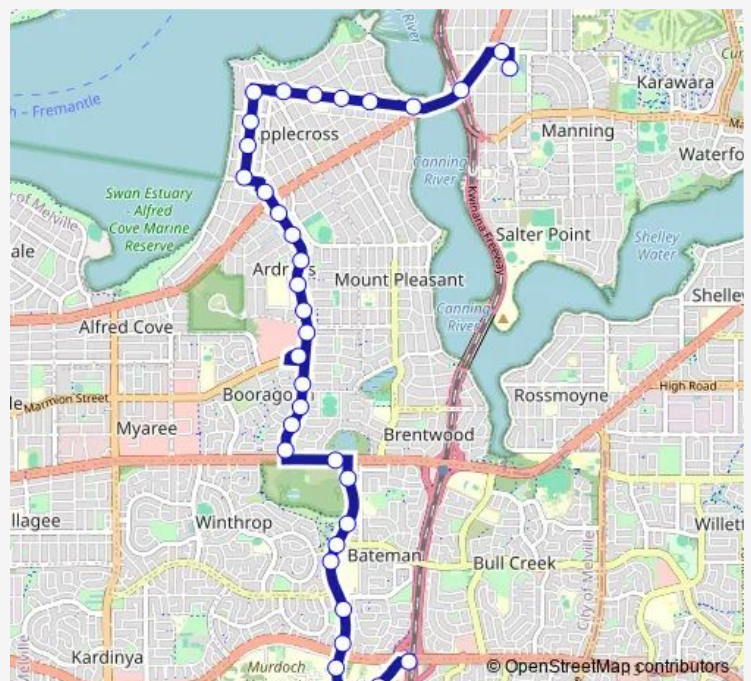

Direction

Murdoch Stn Stand 1 — Clydesdale St Before Mcdougall St

35 stops

[Open route schedule](#)

Murdoch Stn Stand 1

Barry Marshall Pde After Fiona Wood Rd

Barry Marshall Pde Fiona Stanley Hospital

Murdoch Dr Before South St

Riseley St After Calgary St

Riseley St After Drew Rd

Route schedule

Murdoch Stn Stand 1 — Clydesdale St Before Mcdougall St

Monday 05:47-21:23

Tuesday 05:47-21:23

Wednesday 05:47-21:23

Thursday 05:47-21:23

Friday 05:47-21:23

Saturday 07:08-21:34

Sunday 08:08-18:08

Route info

Direction: Murdoch Stn Stand 1

Stops: 35

Trip Duration: 0 hour 38 min

Riseley St Before Kearns Cr

Friday 06:20-21:39

Saturday 08:02-21:09

Sunday 09:03-19:10

Route info

Direction: Clydesdale St Before Mcdougall St

Stops: 34

Trip Duration: 0 hour 42 min

Leach Hwy After Riseley St