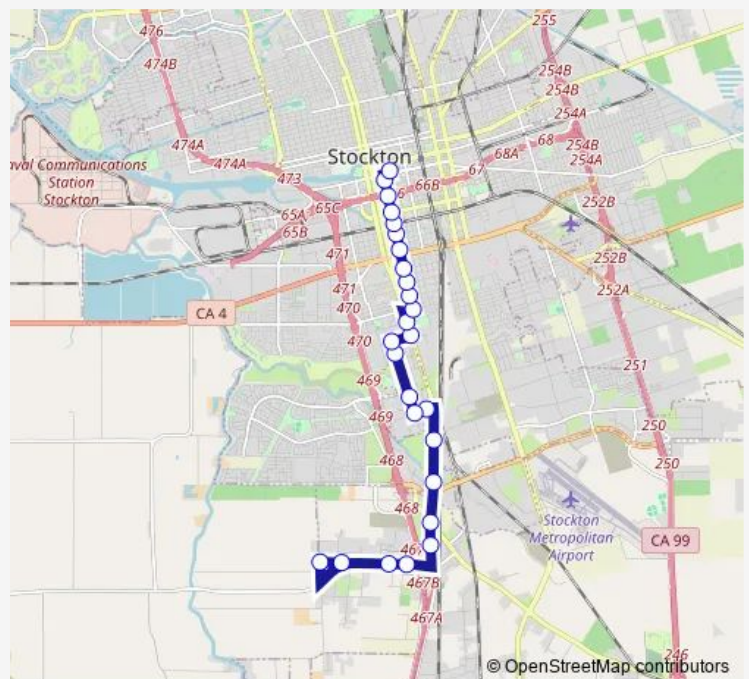

Wednesday 06:07-19:45

Thursday 06:07-19:45

Friday 06:07-19:45

Saturday —

Sunday —

Route info

Direction: Downtown Transit Center DEP B

Stops: 32

Trip Duration: 0 hour 40 min

510 — DTC-San Joaquin-El Dorado

Clayton & Odell FS Eb

Clayton & Harvey FS/Eb

EL Dorado & Western Lumber MB/Sb

EL Dorado & French Camp NS/Sb

Hospital RD & EL Dorado ST FS/Wb

SJ Cnty Hospital

VA Clinic & Manthey Rd

Freedom RD & Matthews RD Sb

Mathews RD & Bright RD FS/Wb

Mathews RD & Endow RD FS/Wb

Mathews RD & Canilis Blvd

Direction

Mathews RD & Canilis Blvd — Downtown Transit Center
DEP B

26 stops

Saturday —

Sunday —

Route info

Direction: Mathews RD & Canilis Blvd

Stops: 26

Trip Duration: 0 hour 28 min

SAN Joaquin ST & Main ST FS/Nb

Downtown Transit Center DEP B