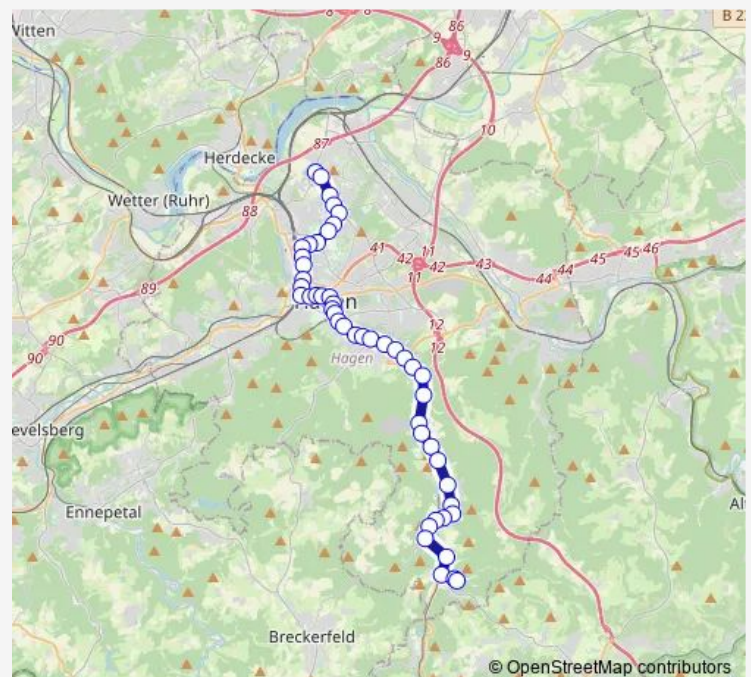

Hagen Delstern

Hagen Delsterner Brücke

Hagen Eilpe Physiomed

Route schedule

Hagen Sterbecke — Hagen Boele Markt

Monday 04:57-21:46

Tuesday 04:57-21:46

Wednesday 04:57-21:46

Thursday 04:57-21:46

Friday 04:57-21:46

Saturday 05:16-21:46

Sunday 06:16-21:46

Route info

Direction: Hagen Sterbecke

Stops: 47

Trip Duration: 1 hour 1 min

■ 510

BusMaps

Hagen Kurfürstenstr.

Hagen Jägerstr.

Hagen Elisabethstr.

Hagen Oberhagen

Hagen Cinestar

Hagen Markt

Thursday 05:01-22:07

Friday 05:01-22:07

Saturday 05:07-22:07

Sunday 05:48-21:37

Route info

Direction: Hagen Boele Markt

Stops: 48

Trip Duration: 1 hour 10 min