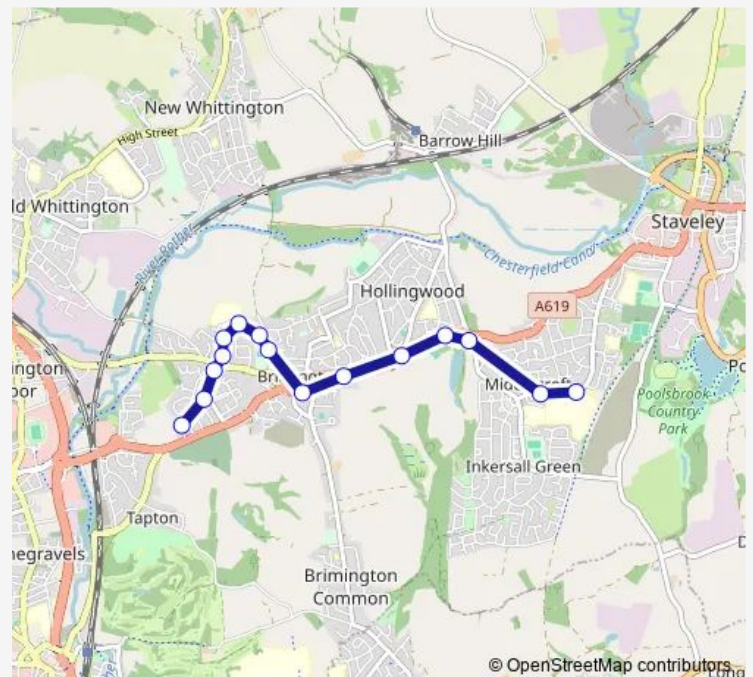

### Route schedule

Springwell School — Lansdowne Road

Monday 15:20

Tuesday 15:20

Wednesday 15:20

Thursday 15:20

Friday 14:50

Saturday —

### Route info

Direction: Springwell School

Stops: 15

Trip Duration: 0 hour 15 min

510 — Brimington - Springwell School Middlecroft

**Direction**

Lansdowne Road 102 — Springwell School

17 stops