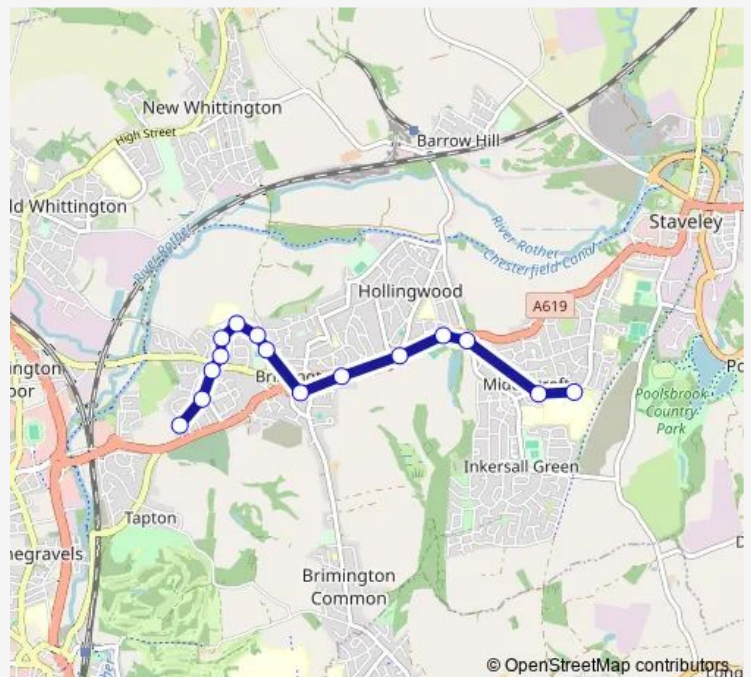

Bus 510 Brimington - Springwell School Middlecroft

[Go to website](#)

Direction

Springwell School — Lansdowne Road

15 stops

[Open route schedule](#)

Springwell School

Wensley Way

Tuesday 15:20

Wednesday 15:20

Thursday 15:20

Friday 14:50

Saturday —

Sunday —

Route info

Direction: Springwell School

Stops: 15

Trip Duration: 0 hour 15 min

510 — Brimington - Springwell School Middlecroft

Direction

Lansdowne Road 102 — Springwell School

17 stops

[Open route schedule](#)

Lansdowne Road 102

Route schedule

Lansdowne Road 102 — Springwell School

Monday	07:55
Tuesday	07:55
Wednesday	07:55
Thursday	07:55
Friday	07:55
Saturday	—
Sunday	—

Route info

Direction: Lansdowne Road 102

Stops: 17

Trip Duration: 0 hour 25 min