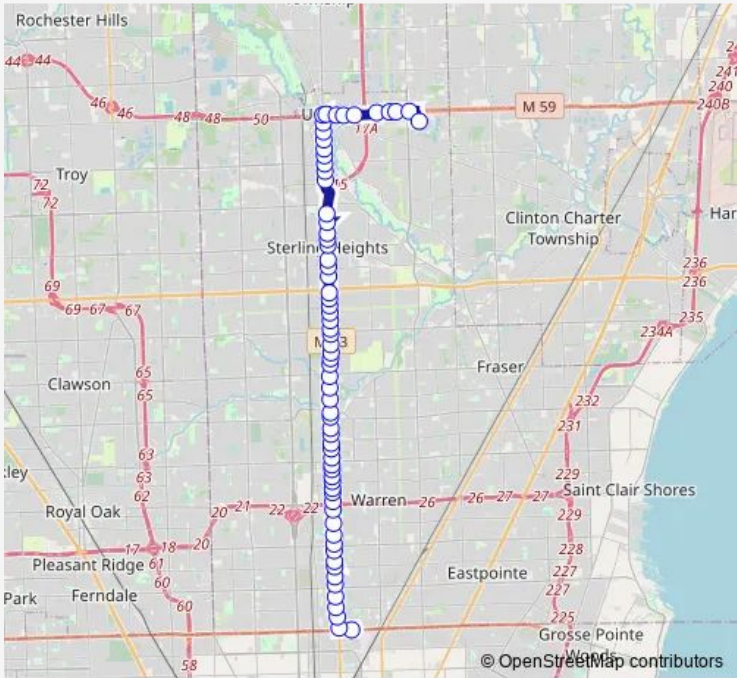

Bus 510 VAN Dyke

[Go to website](#)

Direction
 WAL Mart — BEL AIR Shopping Center
 74 stops
[Open route schedule](#)

- WAL Mart
- 23 Mile RD + Sallys
- 23 Mile RD + Christine Ct
- 23 Mile +Van Dyke Nw
- 23 Mile + X Ford Field
- 23 Mile + Fisher Park
- Mound + 23 Mile SW (Amazon)
- Mound + Westfalen
- 22 Mile + Shelby Sw
- 22 Mile + Central Park Blvd
- VAN Dyke + 22 Mile Rd
- VAN Dyke + Norse
- VAN Dyke + Speedway
- VAN Dyke + Aldis
- VAN Dyke + 21 Mile Rd
- VAN Dyke + Citgo
- VAN Dyke + Carpenter
- VAN Dyke + Hahn
- VAN Dyke + Mcclellan
- VAN Dyke + Hall Rd
- VAN Dyke + River Vista

Route schedule
 WAL Mart — BEL AIR Shopping Center

Monday	05:05-23:10
Tuesday	05:05-23:10
Wednesday	05:05-23:10
Thursday	05:05-23:10
Friday	05:05-23:10
Saturday	05:09-22:10
Sunday	07:39-21:39

Route info
 Direction: WAL Mart
 Stops: 74
 Trip Duration: 0 hour 50 min

510 — VAN Dyke **BusMaps**

VAN Dyke + Triangle Dr

VAN Dyke + Riverland

VAN Dyke + Utica

VAN Dyke + 19 Mile Rd

VAN Dyke + 18 1/2 Mile

VAN Dyke + 18 Mile Rd

VAN Dyke + Constitution

VAN Dyke + Independence

VAN Dyke + Plumbrook

VAN Dyke + 39333

VAN Dyke + 17 Mile Rd

VAN Dyke + 16 1/2 Mile Road

VAN Dyke + Daimler Chrysler

VAN Dyke + 16 Mile Rd

VAN Dyke + Meijer