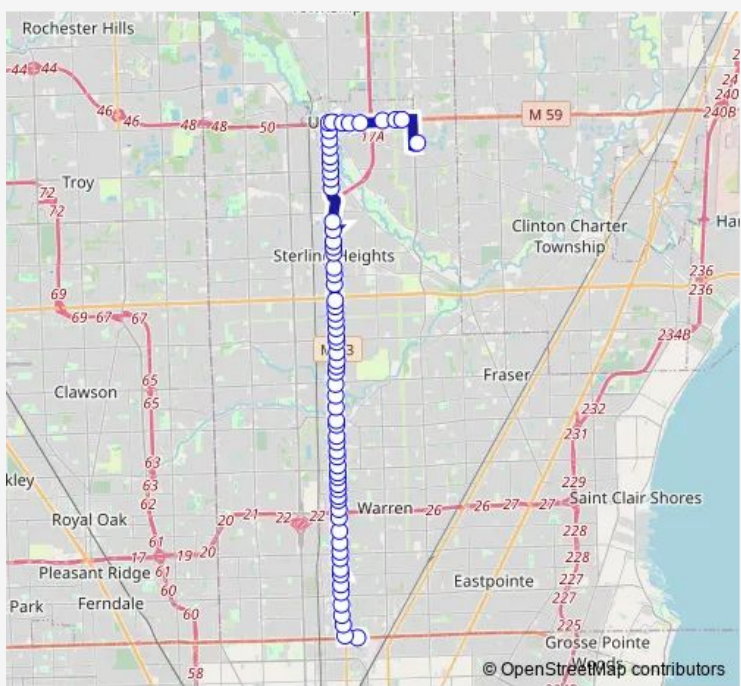

Bus 510 VAN Dyke

[Go to website](#)

Direction
 WAL Mart — BEL AIR Shopping Center
 74 stops
[Open route schedule](#)

- WAL Mart
- 23 Mile RD + Sallys
- 23 Mile RD + Christine Ct
- 23 Mile +Van Dyke Nw
- 23 Mile + X Ford Field
- 23 Mile + Fisher Park
- Mound + 23 Mile SW (Amazon)
- Mound + Westfalen
- 22 Mile + Shelby Sw
- 22 Mile + Central Park Blvd
- VAN Dyke + 22 Mile Rd
- VAN Dyke + Norse
- VAN Dyke + Speedway
- VAN Dyke + Aldis
- VAN Dyke + 21 Mile Rd
- VAN Dyke + Citgo
- VAN Dyke + Carpenter
- VAN Dyke + Hahn
- VAN Dyke + Mcclellan
- VAN Dyke + Hall Rd
- VAN Dyke + River Vista

Route schedule
 WAL Mart — BEL AIR Shopping Center

Monday	05:05-23:10
Tuesday	05:05-23:10
Wednesday	05:05-23:10
Thursday	05:05-23:10
Friday	05:05-23:10
Saturday	05:09-22:10
Sunday	07:39-21:39

Route info
 Direction: WAL Mart
 Stops: 74
 Trip Duration: 0 hour 47 min

510 — VAN Dyke **BusMaps**

VAN Dyke + Triangle Dr

VAN Dyke + Riverland

VAN Dyke + Utica

VAN Dyke + 19 Mile Rd

VAN Dyke + 18 1/2 Mile

VAN Dyke + 18 Mile Rd

VAN Dyke + Constitution

VAN Dyke + Independence

VAN Dyke + Plumbrook

VAN Dyke + 39333

VAN Dyke + 17 Mile Rd

VAN Dyke + 16 1/2 Mile Road

VAN Dyke + Daimler Chrysler

VAN Dyke + 16 Mile Rd

VAN Dyke + Meijer