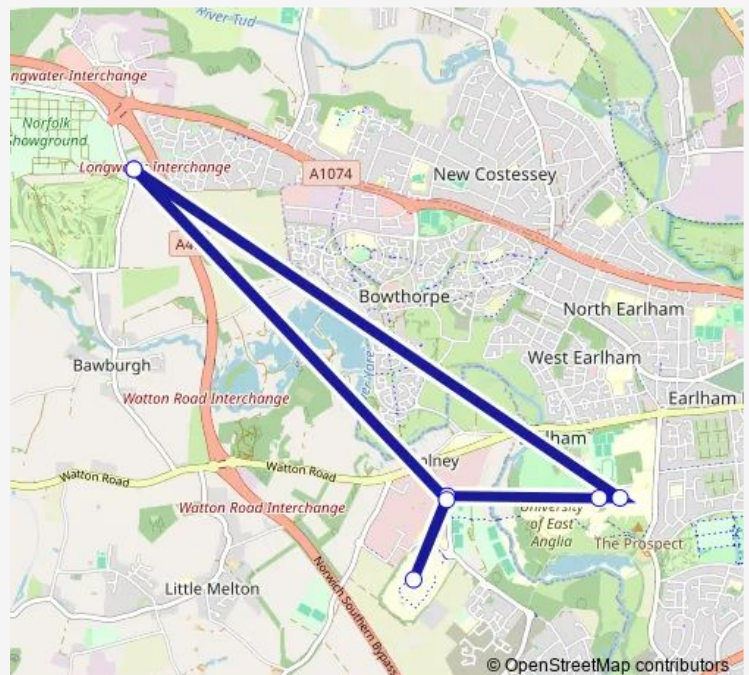

### Direction

Costessey Park & Ride Site — Costessey Park & Ride Site

7 stops

[Open route schedule](#)

Costessey Park & Ride Site

University Drive

University Drive

John Innes Institute

### Route schedule

Costessey Park & Ride Site — Costessey Park & Ride Site

Monday 06:30-20:30

Tuesday 06:30-20:30

Wednesday 06:30-20:30

Thursday 06:30-20:30

Friday 06:30-20:30

Saturday —

### Route info

Direction: Costessey Park & Ride Site

Stops: 7

Trip Duration: 0 hour 30 min

■ 510 — Costessey P&R - NNUH

510 Bus time schedules and route maps are available in an offline PDF at [busmaps.com](https://busmaps.com). Use the [busmaps.com](https://busmaps.com) website to see live bus times, train schedule or subway schedule, and step-by-step directions for all public transit in Norwich