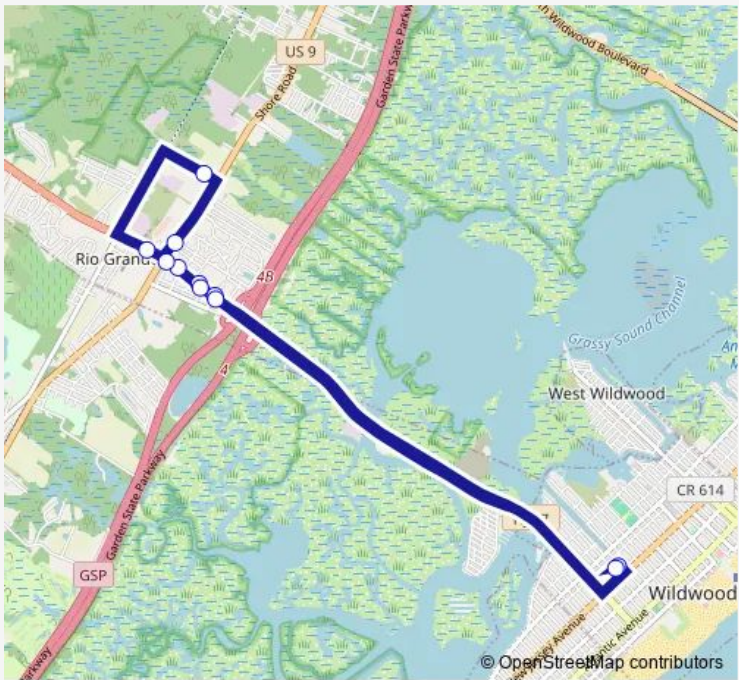

## Bus 510

[Go to website](#)

**Direction**  
 Wildwood BUS Terminal — Wildwood BUS Terminal Arrival#  
 11 stops  
[Open route schedule](#)

- Wildwood BUS Terminal
- RT-47 AT Fifth St
- RT-47 AT Fourth St
- RT-47 AT 2ND ST (Family Dollar BUS Stop)
- US-9 AT Maryland Ave#
- SATT BLVD AT RT-9#
- RT-47 300'N OF US-9
- RT-47 AT 1ST ST (Dunkin Donuts BUS Stop)
- RT-47 AT Fourth St
- RT-47 AT Fifth St
- Wildwood BUS Terminal Arrival#

Route schedule  
 Wildwood BUS Terminal — Wildwood BUS Terminal Arrival#

Monday	12:56-20:34
Tuesday	12:56-20:34
Wednesday	12:56-20:34
Thursday	12:56-20:34
Friday	12:56-20:34
Saturday	12:56-20:34
Sunday	12:56-20:34

Route info  
 Direction: Wildwood BUS Terminal  
 Stops: 11  
 Trip Duration: 0 hour 30 min

510 Bus time schedules and route maps are available in an offline PDF at [busmaps.com](https://busmaps.com). Use the [busmaps.com](https://busmaps.com) website to see live bus times, train schedule or subway schedule, and step-by-step directions for all public transit in Rio Grande