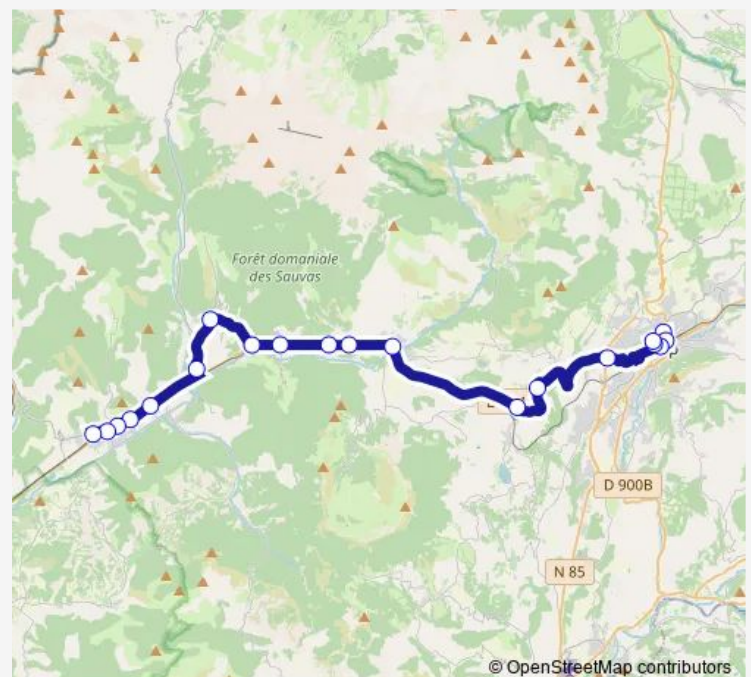

### Route schedule

Veynes - Gare Sncf — Pompidou

Monday	07:00
Tuesday	07:00
Wednesday	07:00
Thursday	07:00
Friday	07:00
Saturday	07:00
Sunday	—

### Route info

Direction: Veynes - Gare Sncf

Stops: 23

Trip Duration: 0 hour 50 min

510 — 510 \_ Veynes-Gap

BusMaps

Rond-Point de l'Europe

Pompidou

## Direction

Collège Mauzan — Veynes - Gare Sncf

20 stops

[Open route schedule](#)

Collège Mauzan

Champsaur

Faure du Serre

IUT - Pôle d'Echanges Reynier

## Route info

Direction: Veynes - Gare Sncf

Stops: 20

Trip Duration: 0 hour 45 min

510 Bus time schedules and route maps are available in an offline PDF at busmaps.com. Use the busmaps.com website to see live bus times, train schedule or subway schedule, and step-by-step directions for all public transit in Gap