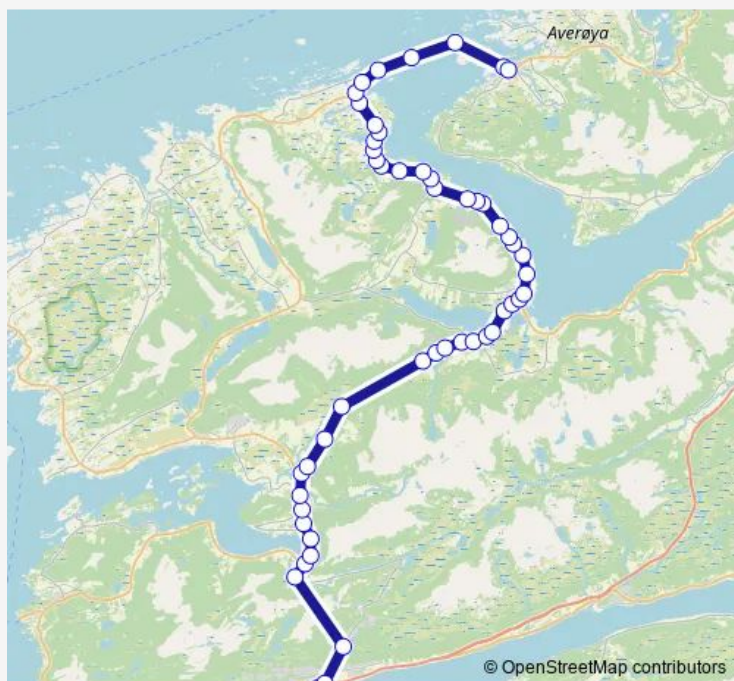

Thursday 14:05-14:30

Friday 14:05-14:30

Saturday 10:30-14:10

Sunday 18:30

Route info

Direction: Kårvåg Atlanterhavsvegen

Stops: 64

Trip Duration: 1 hour 5 min