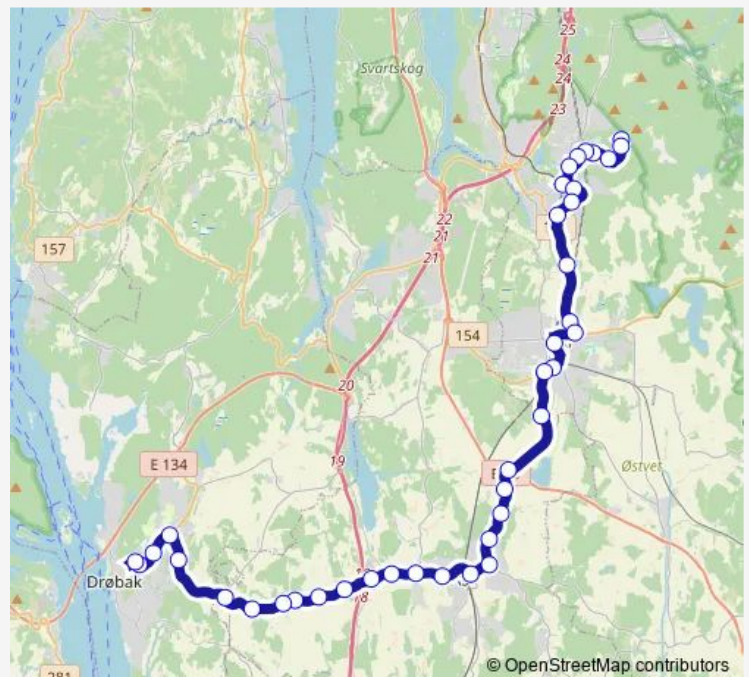

Saturday 07:56-22:26

Sunday 09:56-22:26

Route info

Direction: Bøleråsen

Stops: 43

Trip Duration: 0 hour 56 min

510 — Bøleråsen - Ski - Ås - Drøbak

Holstad