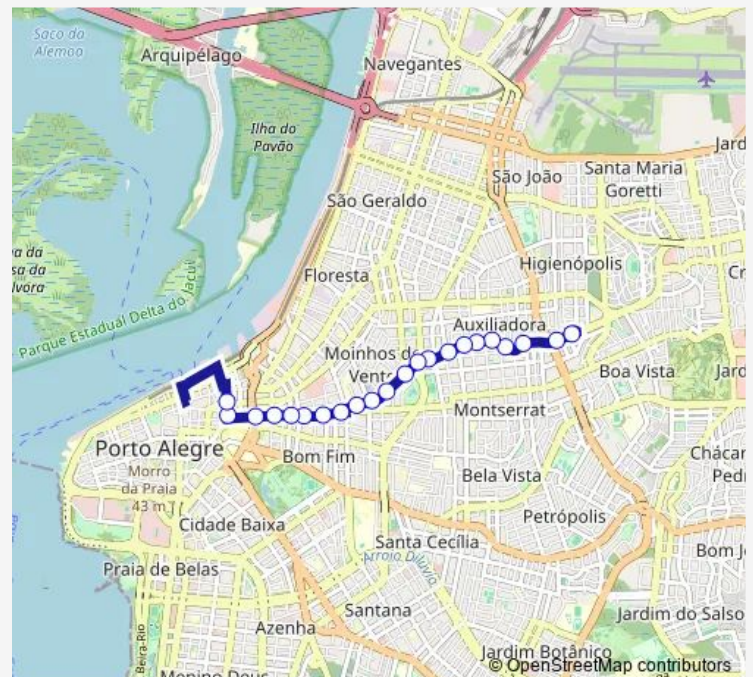

### Route schedule

Julio DE Castilhos — SUL

Monday 05:20-23:35

Tuesday 05:20-23:35

Wednesday 05:20-23:35

Thursday 05:20-23:35

Friday 05:20-23:35

Saturday 05:30-23:15

### Route info

Direction: Julio DE Castilhos

Stops: 22

Trip Duration: 0 hour 32 min

510 — Auxiliadora

**Direction**

Plinio Brasil Milano — Pinto Bandeira

22 stops