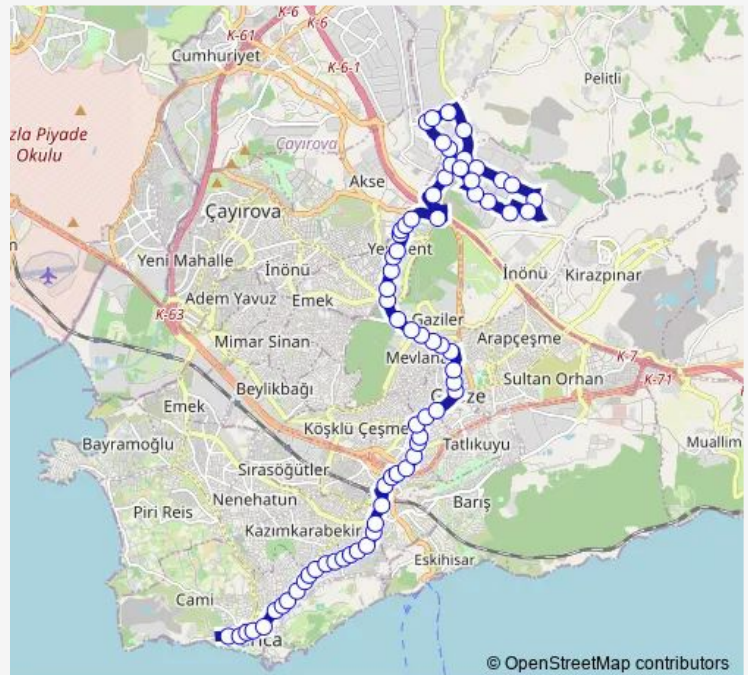

Thursday 07:00-20:30

Friday 07:00-20:30

Saturday 07:00-20:00

Sunday 07:00-20:00

Route info

Direction: Öğr. Zatiye Çeleme Sokak

Stops: 70

Trip Duration: 0 hour 42 min

510 — Darica-Osb

BusMaps

1401 Sokak 1

Eskihisar Tünel Üstü

Birlik Caddesi

633/2 Sokak

632/1 Sokak

Fatih Devlet Hastanesi 2