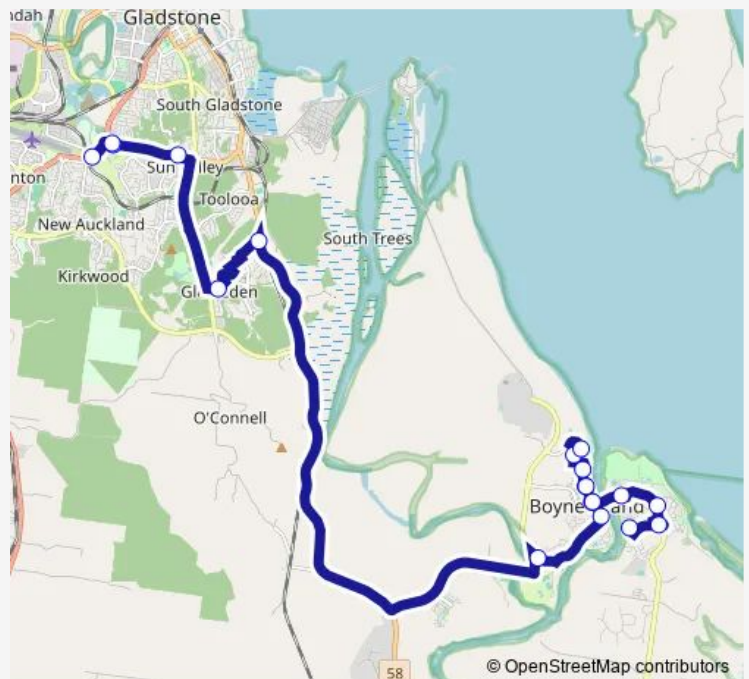

Tuesday 07:00-15:27

Wednesday 07:00-15:27

Thursday 07:00-15:27

Friday 07:00-15:27

Saturday —

Sunday —

Route info

Direction: Philip Street at Gladstone Centre Plaza

Stops: 18

Trip Duration: 0 hour 49 min

Direction

Mcleod St near Stella St hail 'n' ride — Tannum Sands State High School

8 stops

[Open route schedule](#)

Mcleod St near Stella St hail 'n' ride

Malpas Street at Mcleod Street

Thursday 07:00-17:27

Friday 07:00-17:27

Saturday —

Sunday —

Route info

Direction: Philip Street at Gladstone Centre Plaza

Stops: 19

Trip Duration: 0 hour 53 min

Saturday —

Sunday —

Route info

Direction: Tannum Sands State School (Waratah Cr)

Stops: 15

Trip Duration: 0 hour 17 min

510 Bus time schedules and route maps are available in an offline PDF at busmaps.com. Use the busmaps.com website to see live bus times, train schedule or subway schedule, and step-by-step directions for all public transit in Gladstone