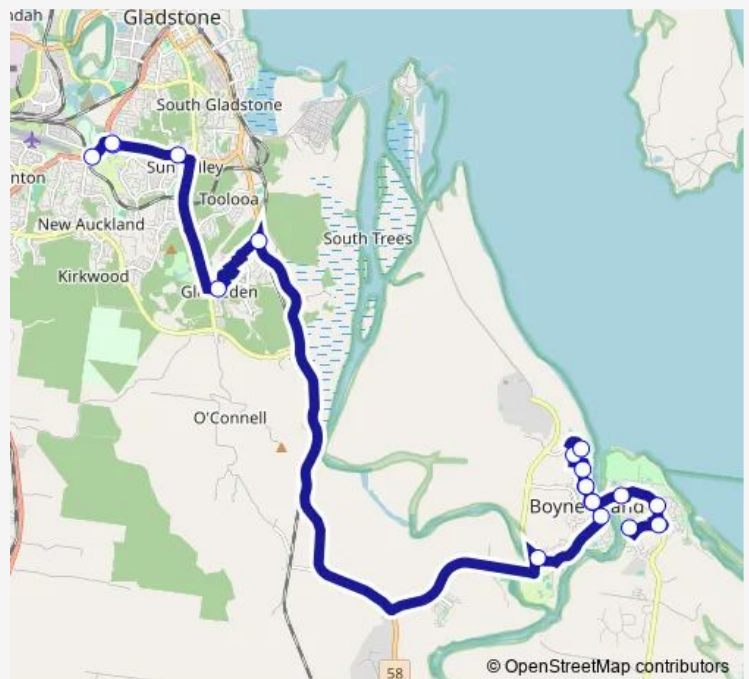

**Route info**

Direction: Philip Street at Gladstone Centre Plaza

Stops: 18

Trip Duration: 0 hour 49 min

## Direction

Mcleod St near Stella St hail 'n' ride — Tannum Sands State High School

8 stops

[Open route schedule](#)

Mcleod St near Stella St hail 'n' ride

Malpas Street at Mcleod Street

Boyne Island State Primary School (Malpas St)

## Route info

Direction: Mcleod St near Stella St hail 'n' ride

Stops: 8

Trip Duration: 0 hour 15 min