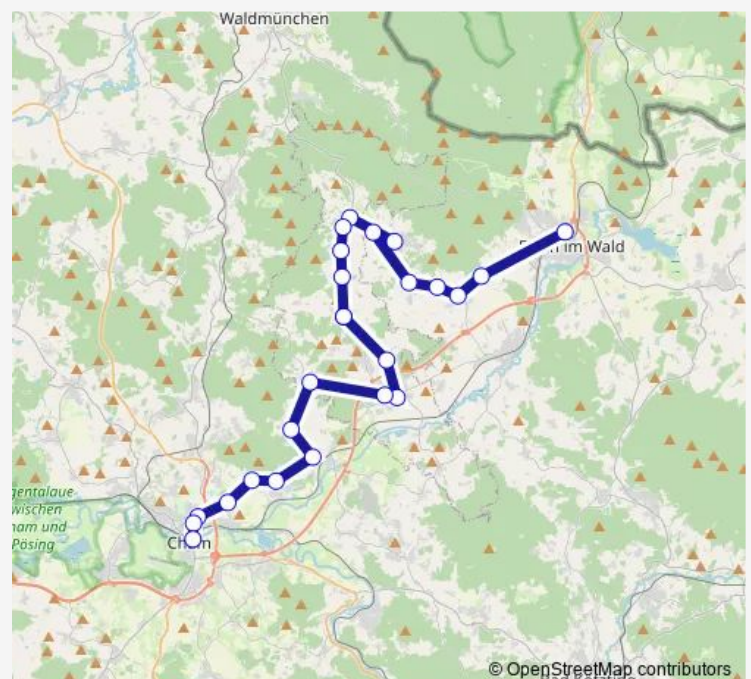

Thursday 06:30-14:10

Friday 06:30-14:10

Saturday 07:30

Sunday —

Route info

Direction: Furth i. Wald, Pertl

Stops: 25

Trip Duration: 1 hour 0 min

510

BusMaps

Cham, Abzw. Sonnenhang

Cham, Landratsamt

Cham, Busbahnhof Gymnasien

Cham, Floßhafen

Direction

Cham, Floßhafen — Furth im Wald

—

Saturday

11:05

Sunday

—

Route info

Direction: Cham, Floßhafen

Stops: 25