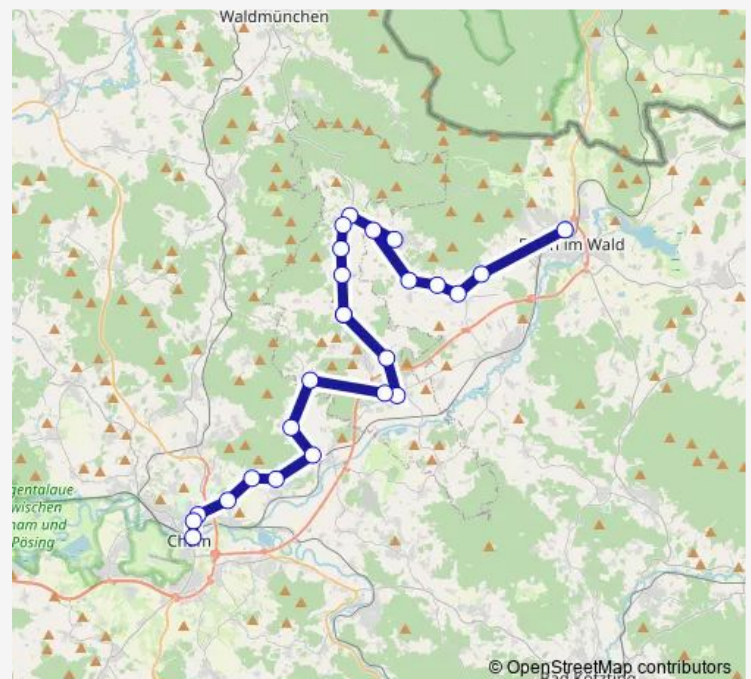

Thursday 06:30-14:10

Friday 06:30-14:10

Saturday 07:30

Sunday —

Route info

Direction: Furth i. Wald, Pertl

Stops: 25

Trip Duration: 1 hour 0 min

510

BusMaps

Cham, Abzw. Sonnenhang

Cham, Landratsamt

Cham, Busbahnhof Gymnasien

Cham, Floßhafen

Direction

Cham, Floßhafen — Furth im Wald

—

Saturday

11:05

Sunday

—

Route info

Direction: Cham, Floßhafen

Stops: 25