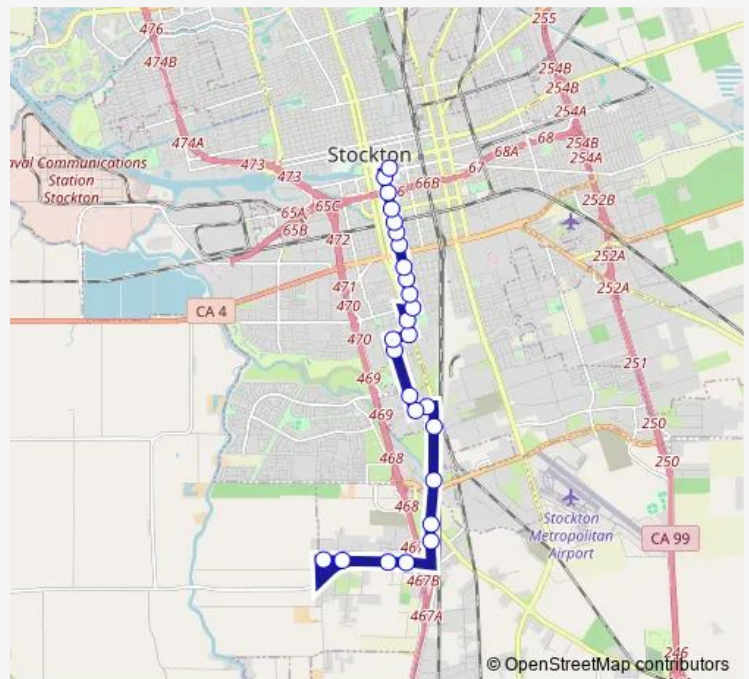

Route schedule

Downtown Transit Center Dep B — Mathews Rd & Canilis Blvd

Monday	06:07-19:45
Tuesday	06:07-19:45
Wednesday	06:07-19:45
Thursday	06:07-19:45
Friday	06:07-19:45
Saturday	—
Sunday	—

Route info

Direction: Downtown Transit Center Dep B

Stops: 32

Trip Duration: 0 hour 40 min

510 — Dtc-San Joaquin-El Dorado

Clayton & Odell FS Eastbound

Clayton & Harvey FS/Eb

El Dorado & Western Lumber Mb/Sb

El Dorado & French Camp NS/Sb

Hospital Rd & El Dorado St FS/Wb

SJ Cnty Hospital

Va Clinic & Manthey Rd

Freedom Rd & Matthews Rd Southbound

Mathews Rd & Bright Rd FS/Wb

Mathews Rd & Endow Rd FS/Wb

Mathews Rd & Canilis Blvd

Direction

Mathews Rd & Canilis Blvd — Downtown Transit Center
Dep B

26 stops

[Open route schedule](#)

Mathews Rd & Canilis Blvd

Mathews Rd & Wolfe Rd Wb/Ns

Mathews Rd & Migrant Center Eastbound

Mathews Rd & Freedom Rd FS/Eb