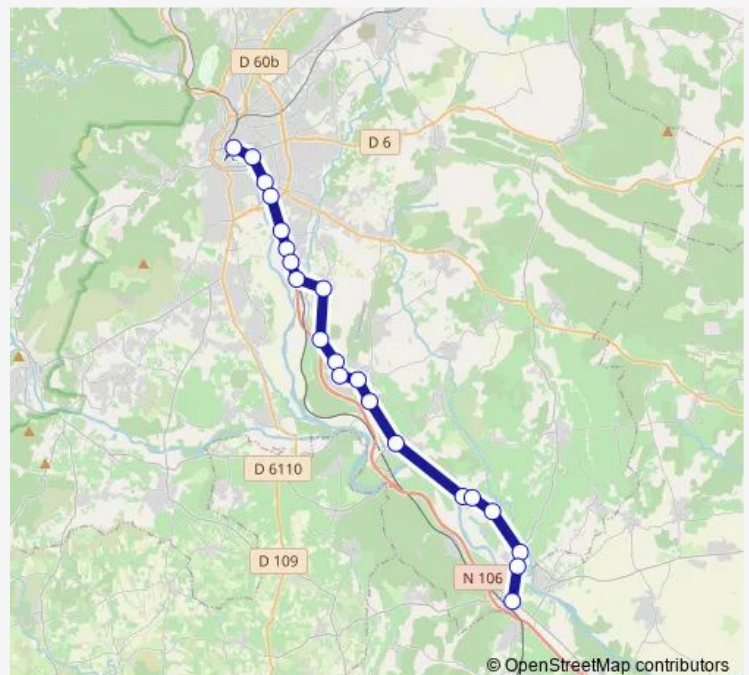

Bus 510 Brignon - Ales

[Go to website](#)

Direction

Gardonnenque — Gardonnenque

4 stops

[Open route schedule](#)

Gardonnenque

Victor Hugo

Trip Duration: 0 hour 5 min

© OpenStreetMap contributors

510 — Brignon - Ales

BusMaps

Direction

Gare Routiere - Quai E — Oree DU Bois

9 stops

[Open route schedule](#)

Oree DU Bois

Route schedule

Gare Routiere - Quai E — Oree DU Bois

Monday	—
Tuesday	—
Wednesday	12:05
Thursday	—
Friday	—
Saturday	—
Sunday	—

Route info

Direction: Gare Routiere - Quai E

Stops: 9

Trip Duration: 0 hour 21 min