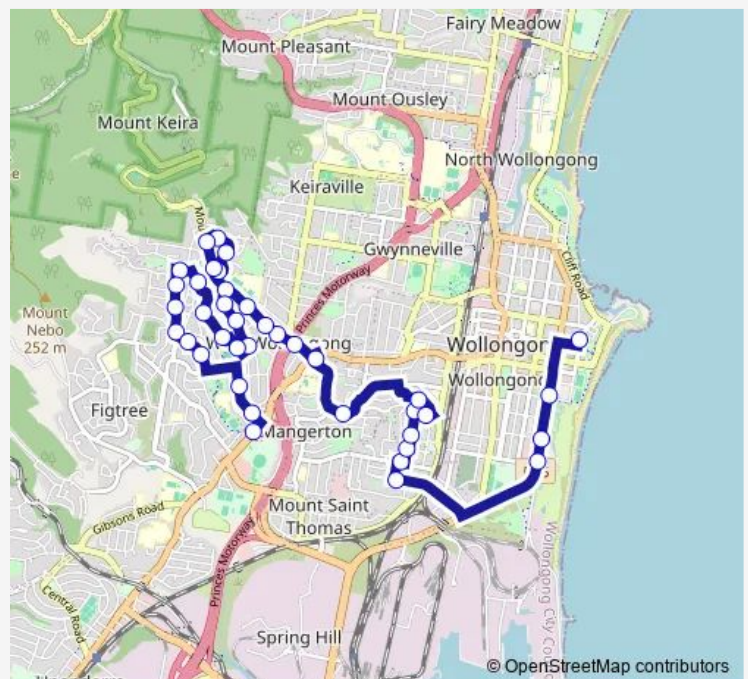

### Route schedule

St Mary Star Of The Sea College, Harbour St — Princes Hwy Opp Thames St

Monday	15:40
Tuesday	15:40
Wednesday	15:40
Thursday	15:40
Friday	15:40
Saturday	—
Sunday	—

### Route info

Direction: St Mary Star Of The Sea College, Harbour St

Stops: 39

Trip Duration: 0 hour 35 min

S203 — St Marys College to Princes Hwy opp Thames St

Mt Keira Rd At Allen St

Mt Keira Rd Before Spring St

London Dr At Shaftsbury Av

Princes Hwy Opp Thames St

## Direction

Bellevue Rd At Princes Hwy — St Mary Star Of The Sea College, Harbour St

42 stops

[Open route schedule](#)

Bellevue Rd At Princes Hwy

Bellevue Rd Opp Edgebury Rd

Bellevue Rd At Stillness Rd

Uralba St Opp Zelang Av