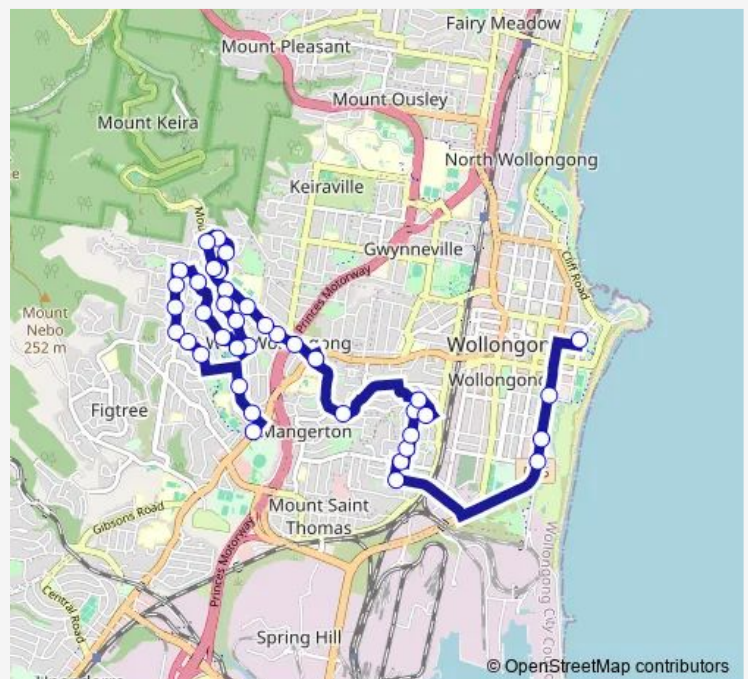

### Direction

St Mary Star Of The Sea College, Harbour St — Princes Hwy Opp Thames St

39 stops

[Open route schedule](#)

St Mary Star Of The Sea College, Harbour St

Corrimal St At Bank St

Corrimal St Opp Beach St

### Route schedule

St Mary Star Of The Sea College, Harbour St — Princes Hwy Opp Thames St

|           |       |
|-----------|-------|
| Monday    | 15:40 |
| Tuesday   | 15:40 |
| Wednesday | 15:40 |
| Thursday  | 15:40 |
| Friday    | 15:40 |
| Saturday  | —     |
| Sunday    | —     |

### Route info

Direction: St Mary Star Of The Sea College, Harbour St

Stops: 39

Trip Duration: 0 hour 35 min

S203 — St Marys College to Princes Hwy opp Thames St

Mt Keira Rd At Allen St

Mt Keira Rd Before Spring St

## Direction

Bellevue Rd At Princes Hwy — St Mary Star Of The Sea College, Harbour St

42 stops

[Open route schedule](#)

Bellevue Rd At Princes Hwy

Bellevue Rd Opp Edgebury Rd

Bellevue Rd At Stillness Rd

Uralba St Opp Zelang Av