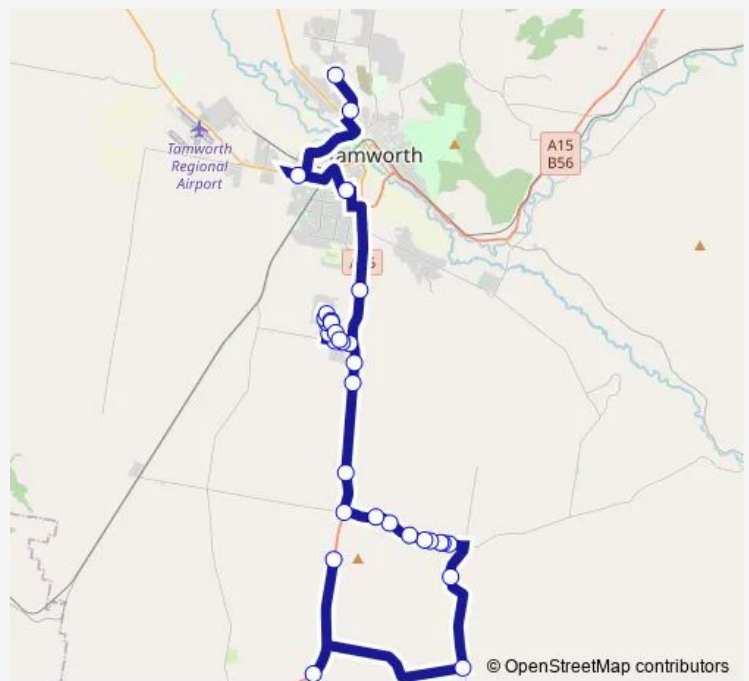

Wednesday 07:20

Thursday 07:20

Friday 07:20

Saturday —

Sunday —

Route info

Direction: 13732 New England Hwy

Stops: 32

Trip Duration: 1 hour 20 min

S203 — Cat Bus - Tamworth Schools to Goonoo  
Goonoo via Marsden Park Rd

Danger Cres Before Eyre Pl

Dangar Cres At Eyre Pl

Kingswood Dr After Dangar Cres

29 Kingswood Dr

Kingswood Dr Before Dangar Cres

Kingswood Dr After Ralfe Rd

Kingswood Rd Before Spains Lane

New England Hwy At Burgmanns Lane

Tamworth High School, Willis St

Peel High School

Calrossy Anglican School, William Cowper Campus

Mccarthy Catholic College, Tribe St

## Route schedule

Calrossy Anglican School, William Cowper Campus —  
Local Rd At New England Hwy

Monday 15:20

Tuesday 15:20

Wednesday 15:20

Thursday 15:20

Friday 15:20

Saturday —