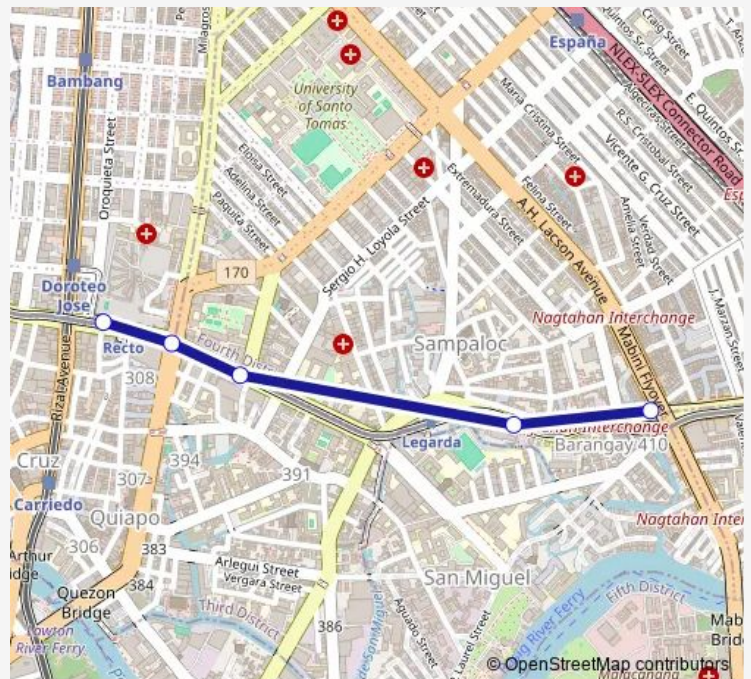

Bus North Harbor Sta Mesa via Magsaysay

[Go to website](#)

Direction

Ramon Magsaysay Blvd, Manila — LRT Doroteo Jose-Recto Station Walkway / Rizal Avenue Intersection, Manila

5 stops

[Open route schedule](#)

Ramon Magsaysay Blvd, Manila

Ramon Magsaysay Blvd, Manila

Claro M. Recto Ave / Nicanor Reyes Street Intersection, Manila

Claro M. Recto Ave / Quezon Blvd Intersection, Manila

LRT Doroteo Jose-Recto Station Walkway / Rizal Avenue Intersection, Manila

Route schedule

Ramon Magsaysay Blvd, Manila — LRT Doroteo Jose-Recto Station Walkway / Rizal Avenue Intersection, Manila

Monday	00:00
Tuesday	00:00
Wednesday	00:00
Thursday	00:00
Friday	00:00
Saturday	00:00
Sunday	00:00

Route info

Direction: Ramon Magsaysay Blvd, Manila

Stops: 5

Trip Duration: 0 hour 9 min

North Harbor Sta Mesa via Magsaysay

Bus time schedules and route maps are available in an offline PDF at busmaps.com. Use the busmaps.com website to see live bus times, train schedule or subway schedule, and step-by-step directions for all public transit in Manila