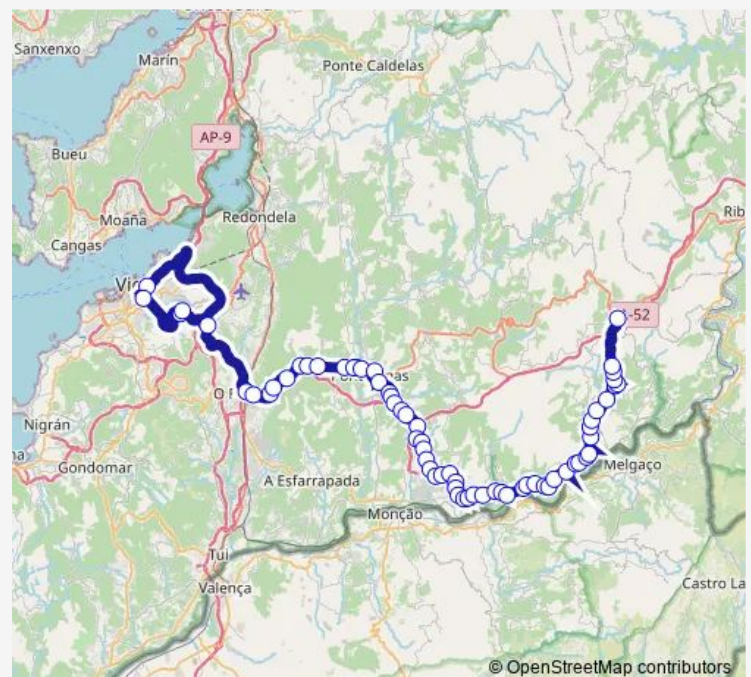

Alto A Gloria

S.Mateo Manga

San Mateo

Route schedule

Vigo E.I. — A Cañiza

Monday 07:30

Tuesday 07:30

Wednesday 07:30

Thursday 07:30

Friday 07:30

Saturday —

Sunday —

Route info

Direction: Vigo E.I.

Stops: 65

Trip Duration: 2 hour 8 min

■ Xg888001 — A Cañiza-Vigo E.I.

BusMaps

San Mateo Capilla

Recta

Lira

Leirado Queimadiña

Leirado

Leirado Iglesia