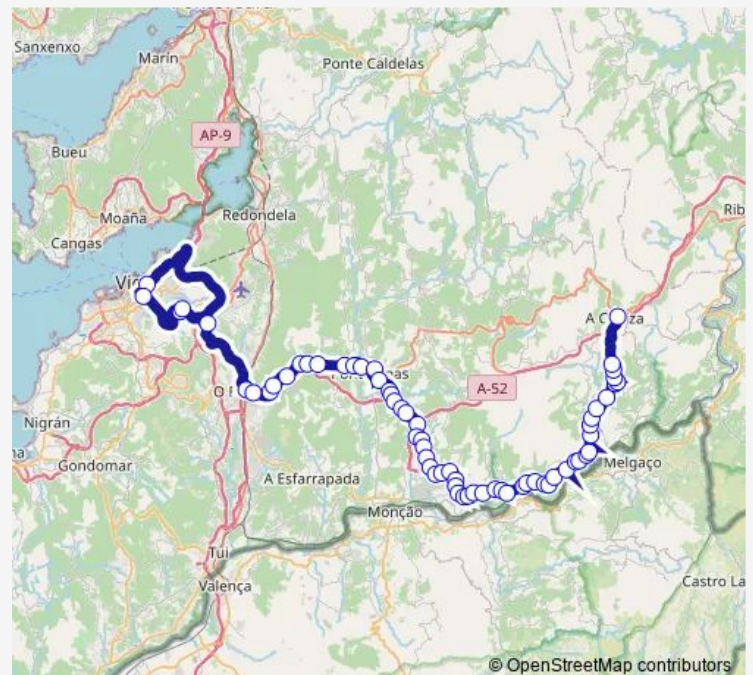

San Mateo

### Route schedule

Vigo E.I. — A Cañiza

Monday 07:30

Tuesday 07:30

Wednesday 07:30

Thursday —

Friday 07:30

Saturday —

### Route info

Direction: Vigo E.I.

Stops: 65

Trip Duration: 2 hour 8 min

■ XG888001 — A Cañiza-Vigo E.I.

BusMaps

San Mateo Capilla

Recta