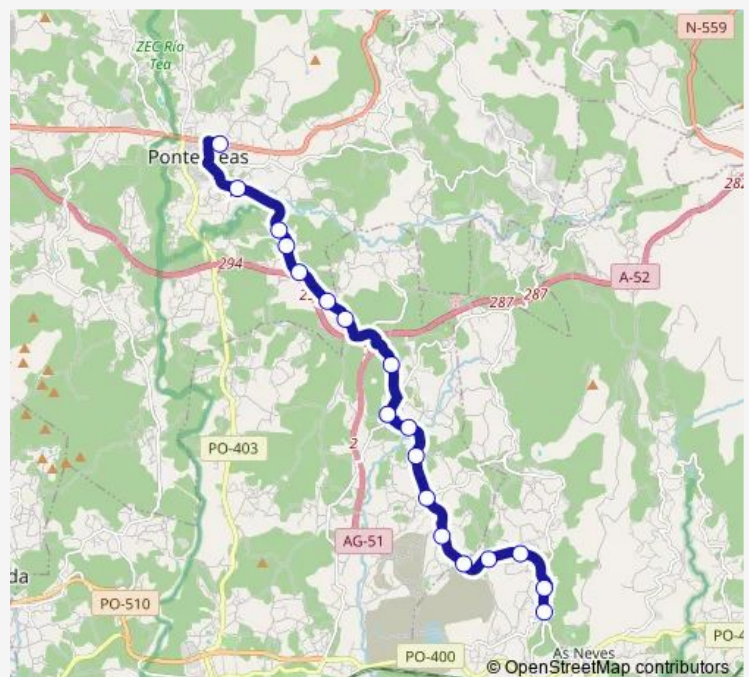

Route schedule

Ponteareas E.A. — IES Pazo da Mercé

Monday 08:30

Tuesday 08:30

Wednesday 08:30

Thursday 08:30

Friday 08:30

Saturday —

Sunday —

Route info

Direction: Ponteareas E.A.

Stops: 18

Trip Duration: 0 hour 26 min

Xg888001 — A Cañiza-Ponteareas E.A.

BusMaps

Xg888001 Bus time schedules and route maps are available in an offline PDF at busmaps.com. Use the busmaps.com website to see live bus times, train schedule or subway schedule, and step-by-step directions for all public transit in Valencia