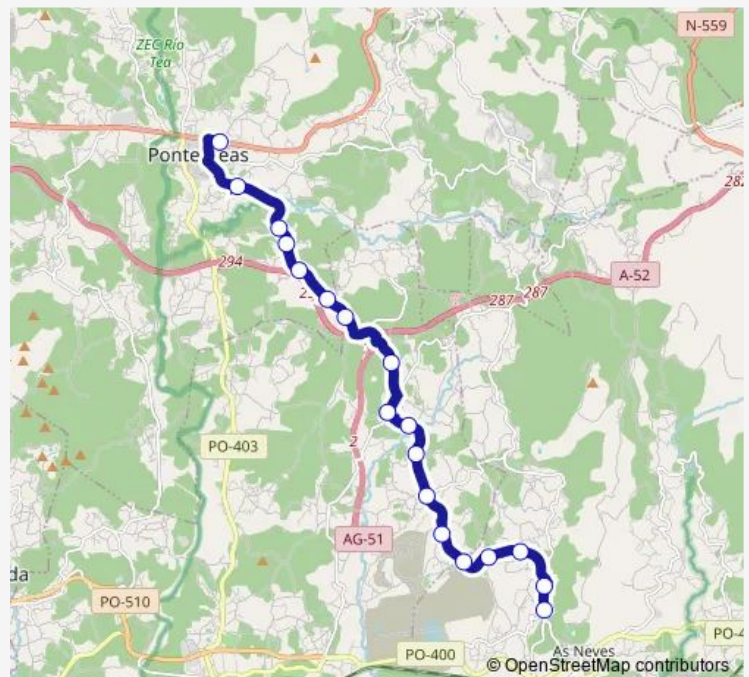

### Route schedule

Ponteareas E.A. — IES Pazo da Mercé

Monday 08:30

Tuesday 08:30

Wednesday 08:30

Thursday —

Friday 08:30

Saturday —

### Route info

Direction: Ponteareas E.A.

Stops: 18

Trip Duration: 0 hour 26 min

XG888001 — A Cañiza-Ponteareas E.A.

BusMaps

XG888001 Bus time schedules and route maps are available in an offline PDF at [busmaps.com](https://busmaps.com). Use the [busmaps.com](https://busmaps.com) website to see live bus times, train schedule or subway schedule, and step-by-step directions for all public transit in Valencia